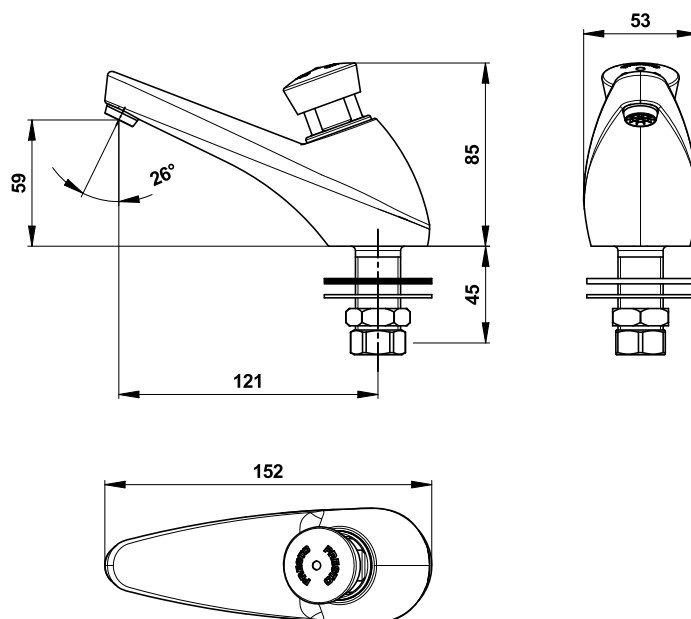

Range: Single deck-mounted tap - PRESTOGREEN RANGE

Ref: 64944 - PRESTO 605 - cold water

> Working pressure :

- 1 to 5 bar

> Flow :

- 3 l/min at 3 bar - 4-position flow adjustment device
- Anti-water-hammering design

> Flow time :

- 7 seconds (± 5 sec.)

> Hydraulic supply :

- M G 1/2" (15x21) - Cold water

> Thermal resistance :

- Resistant to a temperature of 75°C for 30-minute-thermal-shocks

> Security :

- Non-turnable push button
- Non-removable, wear-proof blue marker

> Delivered with :

- 1 Nut for 12x14 tube
- 1 Filter gasket
- 1 Stainless steel plain washer
- 1 Brass clamping nut
- 1 Nitrile plain washer
- Instruction manual

> Standards & approvals :

- Brass body in accordance with EN 1982, EN 12164, EN 12165
- Molded chrome-plated body in accordance with EN 12540
- 200-hour neutral salt spray resistant (NSS) in accordance with ISO 9227