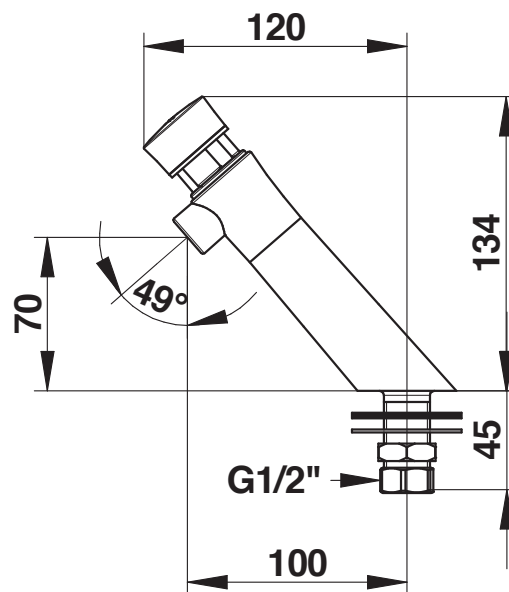

**Range:** Washbasin single self-closing tap

**Ref:** 65010 - PRESTO NEO Stainless Steel deck-mounted tap - 7 sec. (PRESTOGREEN)

#### > Working pressure:

- 1 to 5 bar

#### > Flow:

- 3 l/min at 3 bars - 4-position setting
- Anti water-hammer system

#### > Hydraulic supply:

- G 1/2" x 40 - cold water