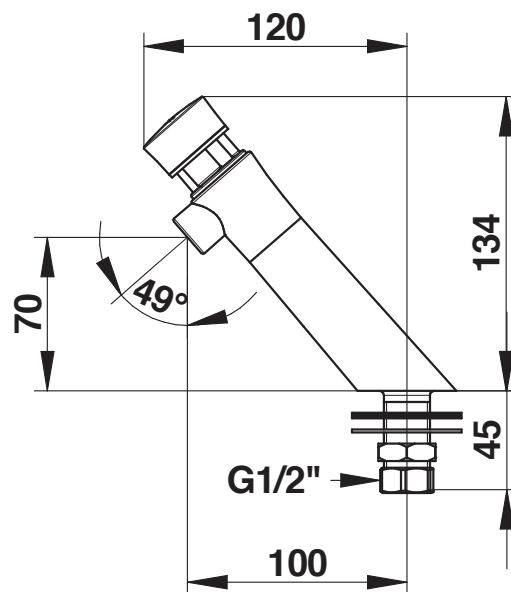

**Range:** Washbasin single self-closing tap

**Ref:** 65210 - PRESTO NEO S® Stainless Steel deck-mounted tap - 7 sec. (PRESTOGREEN)

#### > Working pressure:

- 1 to 5 bar

#### > Flow:

- 3 l/min at 3 bars - 4-position setting
- Anti water-hammer system

#### > Hydraulic supply:

- G 1/2" x 40 - cold water