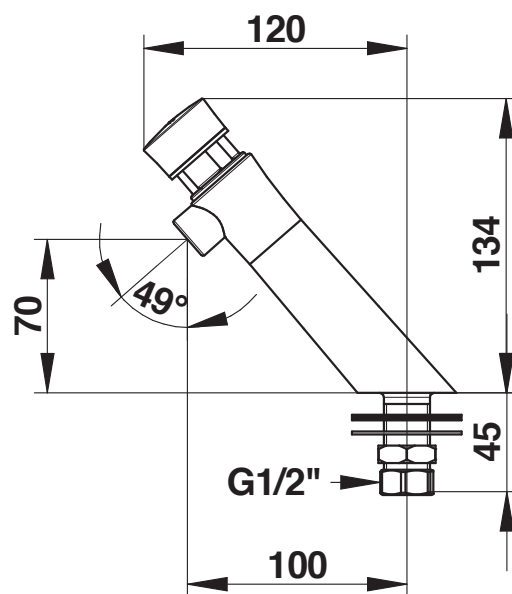

Range: Washbasin single self-closing tap

Ref: 65305 - PRESTO NEO S® Stainless Steel deck-mounted tap - 7 sec. (PRESTOGREEN)

> Working pressure:

- 1 to 5 bar

> Flow:

- 3 l/min at 3 bars - 4-position setting
- Anti water-hammer system

> Flow time:

- 7 seconds

> Hydraulic supply:

- G 1/2" x 40 - hot or premixed water

> Thermal resistance:

- This tap can withstand a thermal shock of 75°C for 30 minutes as part of a thermal shock programme

> Safety:

- With S® antiblocking system to prevent blocking in continuous flow
- Interchangeable head and non-turnable push button to avoid premature wear
- Non-removable red circled marker

> Delivered with:

- 1 Nut for 12x14 tube
- 1 Fibre gasket
- 1 Stainless steel plain washer
- 1 Brass clamping nut
- 1 NBR washer
- 1 Installation manual

> Standards / Approvals:

- Stainless steel body (304 L)
- Neutral Salt Spray (NSS) resistant: 200 h according to NF ISO 9227