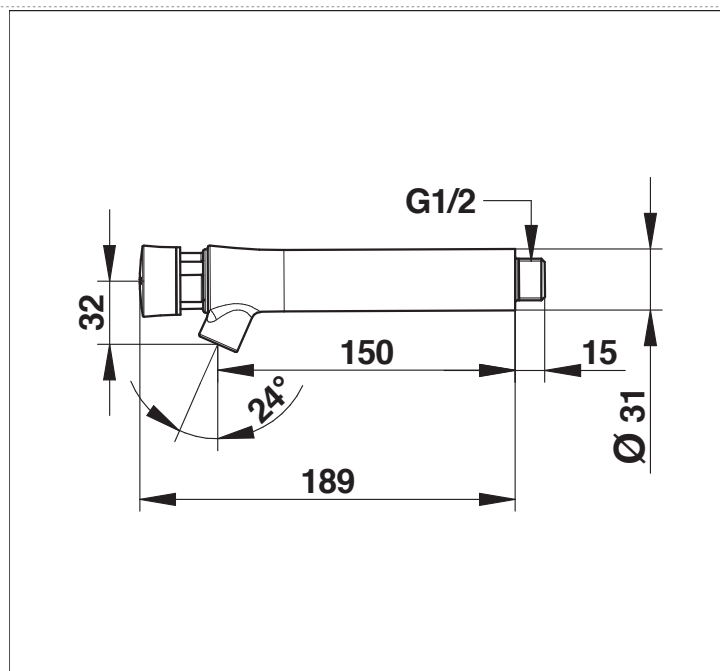

**Range:** Washbasin single self-closing tap  
**Ref:** 66020 - PRESTO NEO wall-mounted tap

#### > Flow:

- 3 l/min at 3 bars - 4-position setting
- Anti water-hammer system

#### > Hydraulic supply:

- G 1/2" x 15 - cold water

#### > Dimensions:

- 150mm projection