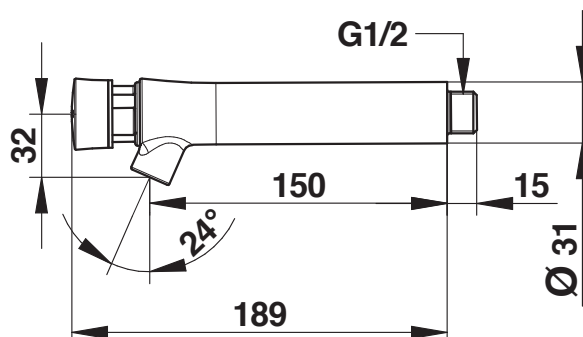

Range: Washbasin single self-closing tap

Ref: 66025 - PRESTO NEO wall-mounted tap - 7 sec. (PRESTOGREEN)

> Working pressure:

- 1 to 5 bar

> Flow:

- 3 l/min at 3 bars - 4-position setting
- Anti water-hammer system

> Flow time:

- 7 seconds

> Hydraulic supply:

- G 1/2" x 15 - cold water

> Thermal resistance:

- This tap can withstand a thermal shock of 75°C for 30 minutes as part of a thermal shock programme

> Dimensions:

- 150mm projection

> Safety:

- Interchangeable head and non-turnable push button to avoid premature wear
- Non-removable blue circled marker

> Delivered with:

- 1 Installation manual

> Standards / Approvals:

- Chrome-plated brass body compliant with standards NF EN1982 / NF EN12164 / NF EN12165
- Nickel-Chrome surface treatment compliant with NF EN12540
- Neutral Salt Spray (NSS) resistant: 200 h according to NF ISO 9227