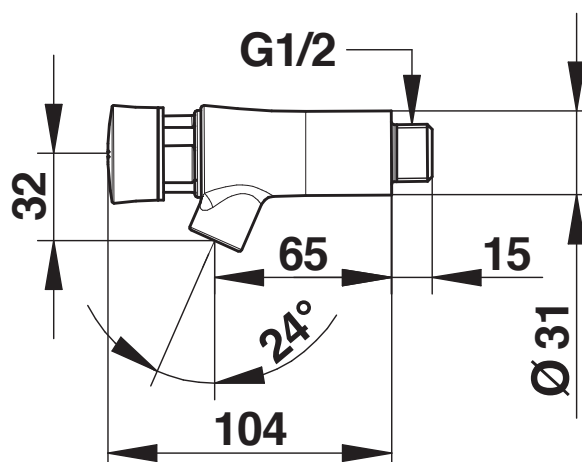

**Range:** Washbasin single self-closing tap

**Ref:** 66030 - PRESTO NEO Stainless Steel wall-mounted tap - 7 sec. (PRESTOGREEN)

#### > Flow:

- 3 l/min at 3 bars - 4-position setting
- Anti water-hammer system

#### > Hydraulic supply:

- G 1/2" x 15 - cold water

#### > Dimensions :

- 65mm projection