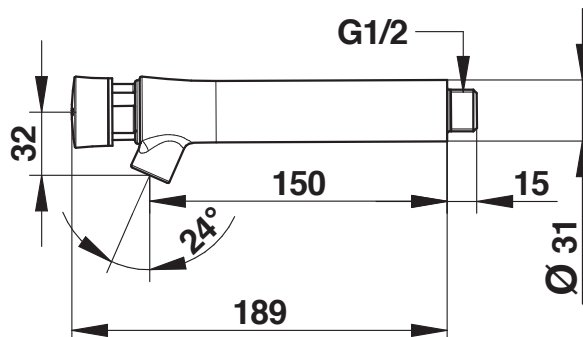

Range: Washbasin single self-closing tap

Ref: 66035 - PRESTO NEO Stainless Steel wall-mounted tap - 7 sec. (PRESTOGREEN)

> Working pressure:

- 1 to 5 bar

> Flow:

- 3 l/min at 3 bars - 4-position setting
- Anti water-hammer system

> Flow time:

- 7 seconds

> Hydraulic supply:

- G 1/2" x 15 - cold water

> Dimensions :

- 150mm projection

> Thermal resistance:

- This tap can withstand a thermal shock of 75°C for 30 minutes as part of a thermal shock programme

> Safety:

- Interchangeable head and non-turnable push button to avoid premature wear
- Non-removable blue circled marker

> Delivered with:

- 1 Installation manual

> Standards / Approvals:

- Stainless steel body (304 L)
- Neutral Salt Spray (NSS) resistant: 200 h according to NF ISO 9227