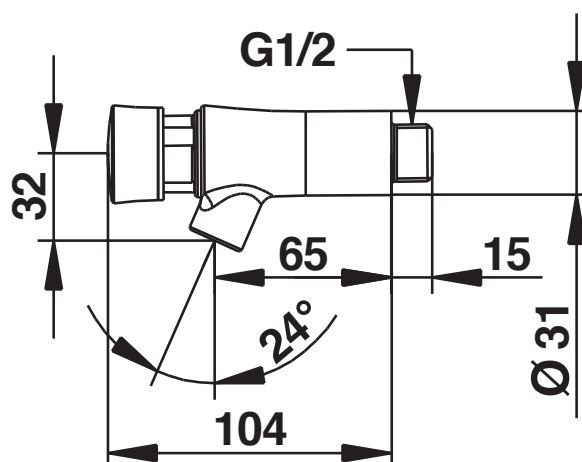

**Range:** Washbasin single self-closing tap

**Ref:** 66045 - PRESTO NEO wall-mounted tap - 7 sec. (PRESTOGREEN)

**> Working pressure:**

- 1 to 5 bar

**> Flow:**

- 3 l/min at 3 bars - 4-position setting
- Anti water-hammer system

**> Flow time:**

- 7 seconds

**> Hydraulic supply:**

- G 1/2" x 15 - hot water

**> Thermal resistance:**

- This tap can withstand a thermal shock of 75°C for 30 minutes as part of a thermal shock programme

**> Dimensions:**

- 65mm projection

**> Safety:**

- Interchangeable head and non-turnable push button to avoid premature wear
- Non-removable red circled marker

**> Delivered with:**

- 1 Installation manual