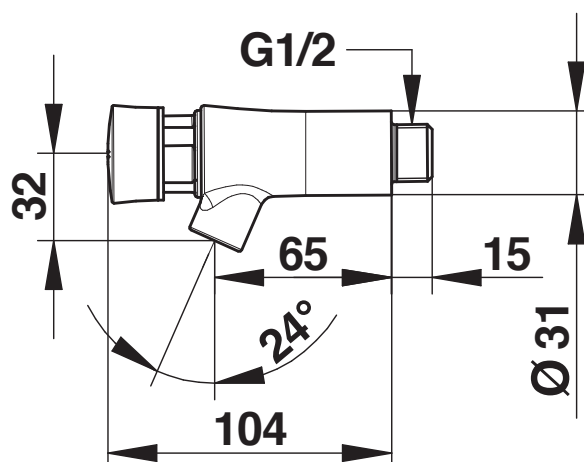

**Range:** Washbasin single self-closing tap  
**Ref:** 66100 - PRESTO NEO wall-mounted tap

#### > Flow:

- 3 l/min at 3 bars - 4-position setting
- Anti water-hammer system

#### > Hydraulic supply:

- G 1/2" x 15 - hot water

#### > Dimensions:

- 65mm projection