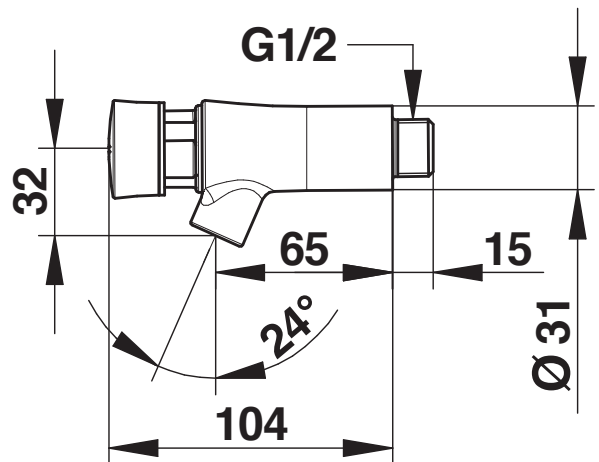

Range: Washbasin single self-closing tap

Ref: 66105 - PRESTO NEO Stainless Steel wall-mounted tap - 7 sec. (PRESTOGREEN)

> Working pressure:

- 1 to 5 bar

> Flow:

- 3 l/min at 3 bars - 4-position setting
- Anti water-hammer system

> Flow time:

- 7 seconds

> Hydraulic supply:

- G 1/2" x 15 - hot or premixed water

> Dimensions :

- 65mm projection

> Thermal resistance:

- This tap can withstand a thermal shock of 75°C for 30 minutes as part of a thermal shock programme

> Safety:

- Interchangeable head and non-turnable push button to avoid premature wear
- Non-removable red circled marker

> Delivered with:

- 1 Installation manual

> Standards / Approvals:

- Stainless steel body (304 L)
- Neutral Salt Spray (NSS) resistant: 200 h according to NF ISO 9227