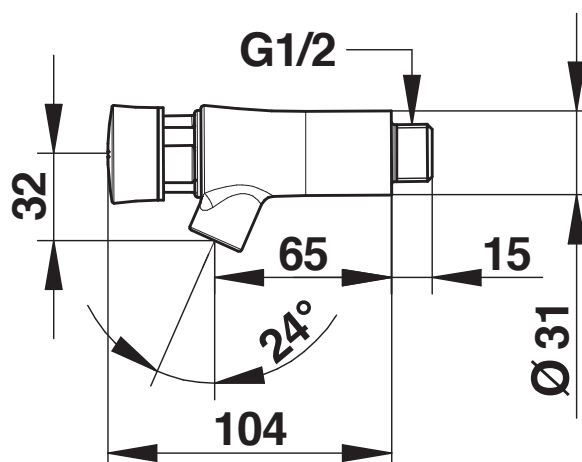

Range: Washbasin single self-closing tap

Ref: 66205 - PRESTO NEO S® wall-mounted tap - 7 sec. (PRESTOGREEN)

> Working pressure:

- 1 to 5 bar

> Flow:

- 3 l/min at 3 bars - 4-position setting
- Anti water-hammer system

> Flow time:

- 7 seconds

> Hydraulic supply:

- G 1/2" x 15 - cold water

> Thermal resistance:

- This tap can withstand a thermal shock of 75°C for 30 minutes as part of a thermal shock programme

> Dimensions:

- 65mm projection

> Safety:

- With S® antiblocking system to prevent blocking in continuous flow
- Interchangeable head and non-turnable push button to avoid premature wear
- Non-removable blue circled marker

> Delivered with:

- 1 Installation manual

> Standards / Approvals:

- Chrome-plated brass body compliant with standards NF EN1982 / NF EN12164 / NF EN12165
- Nickel-Chrome surface treatment compliant with NF EN12540
- Neutral Salt Spray (NSS) resistant: 200 h according to NF ISO 9227