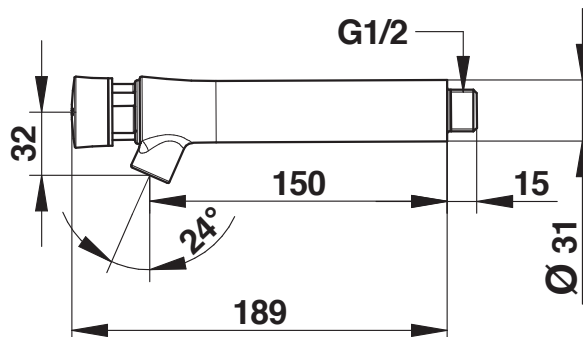

Range: Washbasin single self-closing tap
Ref: 66215 - PRESTO NEO S® wall-mounted tap

> Working pressure:

- 1 to 5 bar

> Flow:

- 3 l/min at 3 bars - 4-position setting
- Anti water-hammer system

> Flow time:

- 15 seconds ± 5 seconds

> Hydraulic supply:

- G 1/2" x 15 - cold water

> Thermal resistance:

- This tap can withstand a thermal shock of 75°C for 30 minutes as part of a thermal shock programme

> Dimensions:

- 150mm projection

> Safety:

- With S® antiblocking system to prevent blocking in continuous flow
- Interchangeable head and non-turnable push button to avoid premature wear
- Non-removable blue circled marker

> Delivered with:

- 1 Installation manual

> Standards / Approvals:

- Chrome-plated brass body compliant with standards NF EN1982 / NF EN12164 / NF EN12165
- Nickel-Chrome surface treatment compliant with NF EN12540
- Neutral Salt Spray (NSS) resistant: 200 h according to NF ISO 9227