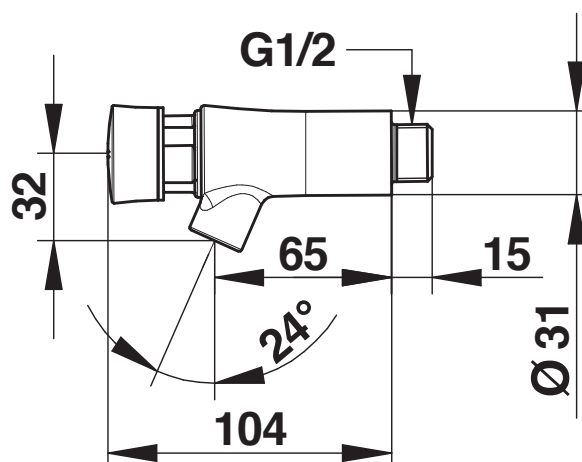

**Range:** Washbasin single self-closing tap

**Ref:** 66220 - PRESTO NEO S® Stainless Steel wall-mounted tap - 7 sec. (PRESTOGREEN)

#### > Flow:

- 3 l/min at 3 bars - 4-position setting
- Anti water-hammer system

#### > Hydraulic supply:

- G 1/2" x 15 - cold water

#### > Dimensions :

- 65mm projection