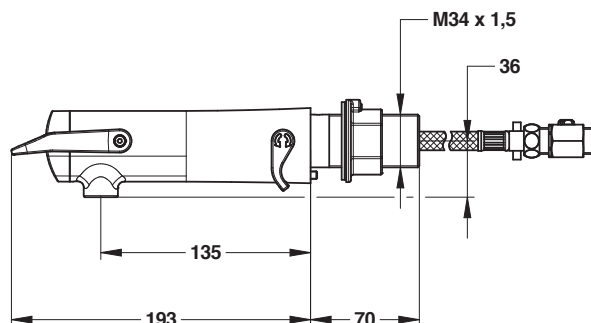

Range: Washbasin self-closing mixer tap

Ref: 68054 - PRESTO NEO DUO wall-mounted - Single timed-flow

> Working pressure:

- 1 to 5 bar

> Flow:

- 3 l/min at 3 bar - 4 position-setting
- Anti water-hammer system

> Flow time:

- 15 seconds - lever upwards or downwards

> Hydraulic supply:

- 2 PEX hoses DN8 G3/8" - 350mm

> Thermal resistance:

- This tap can withstand a thermal shock of 75°C for 30 minutes as part of a thermal shock programme

> Safety:

- With temperature limiter (at 38°C for cold water at 15°C/3 bar and hot water at 60°C/3 bar)

> Convenience:

- Soft-touch
- Two-coloured ergonomic lever, in glass fiber reinforced polymer

> Installation:

- Cross-partition
- Wall thickness: 0 to 50 mm

> Delivered with:

- 2 PEX hoses with swivel nut and NF check valves
- 2 MM 3/8" (12x17) stop valves
- 2 Filter gaskets
- 1 clamping nut

> Standards / Approvals: