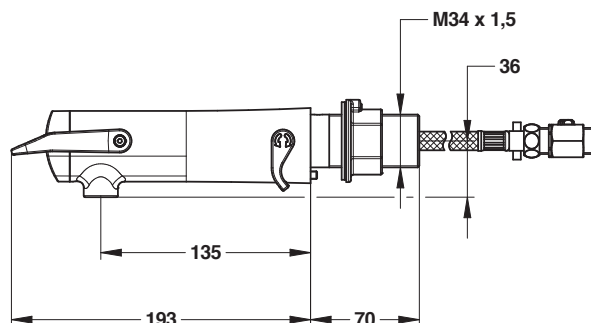

Range: Washbasin self-closing mixer tap

Ref: 68072 - PRESTO NEO DUO wall-mounted - Single timed-flow

> Working pressure:

- 1 to 5 bar

> Flow:

- 3 l/min at 3 bar - 4 position-setting
- Anti water-hammer system

> Flow time:

- 15 seconds - lever upwards or downwards

> Hydraulic supply:

- 2 PEX hoses DN8 G3/8" - 350mm

> Thermal resistance:

- This tap can withstand a thermal shock of 75°C for 30 minutes as part of a thermal shock programme

> Safety:

- With temperature limiter (at 38°C for cold water at 15°C/3 bar and hot water at 60°C/3 bar)

> Convenience:

- Soft-touch
- Two-coloured ergonomic lever, in glass fiber reinforced polymer

> Installation:

- Cross-partition
- Wall thickness: 0 to 50 mm

> Delivered with:

- 2 PEX hoses with swivel nut and NF check valves
- 2 MM 3/8" (12x17) stop valves
- 2 Filter gaskets
- 1 clamping nut

> Standards / Approvals:

- Chrome-plated brass body compliant with standards NF EN1982 / NF EN12164 / NF EN12165
- Nickel-Chrome surface treatment compliant with NF EN12540
- Neutral Salt Spray (NSS) resistant: 200 h according to NF ISO 9227