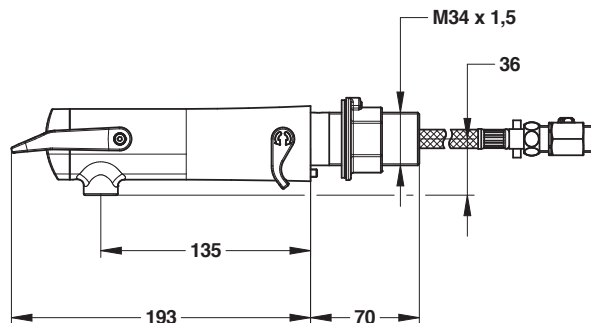

Range: Washbasin self-closing mixer tap

Ref: 68095 - PRESTO NEO DUO wall-mounted - Single timed-flow

> Working pressure:

- 1 to 5 bar

> Flow:

- 3 l/min at 3 bar - 4 position-setting
- Anti water-hammer system

> Flow time:

- 15 seconds - lever upwards or downwards

> Hydraulic supply:

- 2 PEX hoses DN8 G3/8" - 350mm

> Thermal resistance:

- This tap can withstand a thermal shock of 75°C for 30 minutes as part of a thermal shock programme

> Safety:

- With temperature limiter (at 38°C for cold water at 15°C/3 bar and hot water at 60°C/3 bar)

> Convenience:

- Soft-touch
- Two-coloured ergonomic lever, in glass fiber reinforced polymer

> Installation:

- Cross-partition
- Wall thickness: 0 to 50 mm

> Delivered with:

- 2 PEX hoses with swivel nut and NF check valves
- 2 MM 3/8" (12x17) stop valves
- 2 Filter gaskets
- 1 clamping nut

> Standards / Approvals: