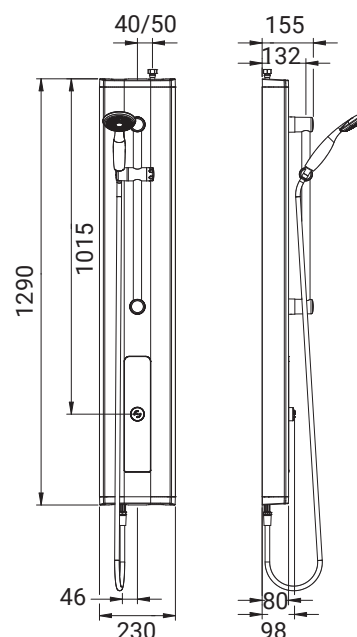

Range: PRESTOTEM 2

Ref: 88822 - Shower panel with timed flow PRESTO 50 tapware, with hand-held shower

> Working pressure :

- 1 to 5 bar

> Flow :

- 6 l/min with integrated flow limiter
- Anti-water-hammering device
- Hand-held shower on rail with chrome plated slide

> Flow time :

- 30 seconds (± 5 sec.)

> Hydraulic supply :

- G 1/2" (15x21), top or rear water inlet. For rear water inlet, we recommend to add the adaptation kit under the reference 91026
- On P 50 tap NF II with cold water or pre-mixed water

> Material :

- Anodised aluminium extruded section (2.5mm thickness)
- Aluminum removable valve plate, painted RAL 7005 colour
- High resistance RAL 7005 coloured ABS covers

> Functioning:

- Wide opening panel without the need to dismantle from the wall and shower taps on a removable valve plate

> Thermal resistance :

- Resistant to a temperature of 75°C for 30-minute-thermal-shocks

> Security :

- Non turnable push button
- Non-removable, wear-proof red marker

> Delivered with :

- 1/2" hoses with revolving nuts
- MM 1/2" (15x21) straight stop valves and 250 micron filters
- Fastening screws and instruction manual