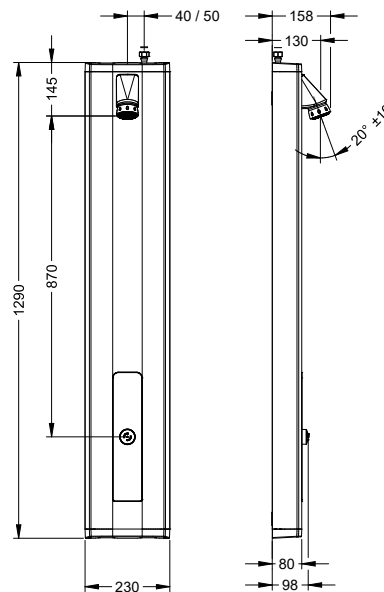

Range: PRESTOTEM 2

Ref: 88824 - Shower panel with timed flow PRESTO 50 tapware, anti-legionella

> Working pressure :

- 1 to 5 bar

> Flow :

- 6 l/min with integrated flow limiter. Anti-water-hammering device
- Fixed rotating shower head with anti-limescale spikes

> Flow time :

- 30 seconds (± 5 sec.)

> Hydraulic supply :

- G 1/2" (15x21), top or rear water inlet. For rear water inlet, we recommend to add the adaptation kit under the reference 91026
- On P 50 tap NF II with cold water or pre-mixed water

> Material :

- Anodised aluminium extruded section (2.5mm thickness)
- Aluminum removable valve plate, painted RAL 7005 colour
- High resistance RAL 7005 coloured ABS covers

> Functioning:

- Wide opening panel without the need to dismantle from the wall and shower taps on a removable valve plate

> Delivered with :

- 1/2" hoses with revolving nuts
- MM 1/2" (15x21) straight stop valves and 250 micron filters
- Fastening screws and instruction manual

> Standards & approvals :

- Brass body in accordance with EN 1982, EN 12164, EN 12165
- Chrome-plated surface treatment in accordance with EN 12540
- 200-hour neutral salt spray resistant (NSS) in accordance with ISO 9227