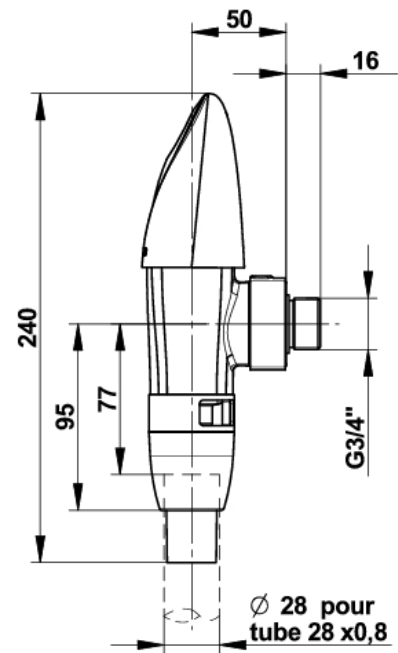

Range : Self-Closing flush valves

Ref : 14201 - PRESTO 1000 XL

> Working pressure :

- 1 to 5 bar

> Volume of water delivered :

- Adjustable from 6 to 9 l
- Anti-water-hammering design
- Automatic 1 l/s flow limiter, 1.2 to 4 bar dynamic working pressure

> Flow time :

- From 6 to 9 seconds

> Hydraulic supply :

- Right or left square M G 3/4"
- Outlet connection on flush pipe \varnothing 28 mm

> Material and colour finish :

- Chrome-plated brass body

> Security :

- Anti-siphonic device

> Delivered with :

- 1 Ball valve
- 1 Wall plate
- Instruction manual

> Standards & approvals :

- Acoustic class II
- Brass body in accordance with EN 1982, EN 12164, EN 12165
- Molded chrome-plated body in accordance with EN 12540
- 200-hour neutral salt spray resistant (NSS) in accordance with ISO 9227