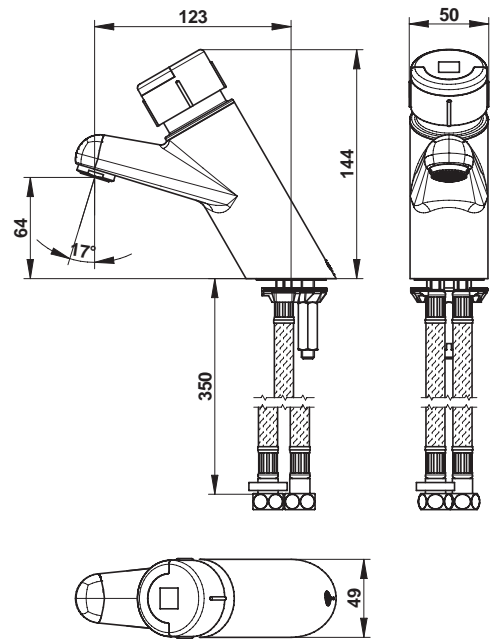

Range : Deck-mounted mixer tap

Ref : 28440 - PRESTO 4000 S single control mixer tap

> Working pressure :

- 1 to 5 bar

> Flow :

- 3 l/min with integrated flow limiter
- Anti-water-hammering design
- Vandalism proof and anti-clogging spout

> Flow time :

- 15 seconds (± 5 sec.)

> Hydraulic supply :

- G 3/8" (12x17)

> Material and colour finish :

- Bouton-poussoir noir en polyacétal

> Thermal resistance :

- Resistant to a temperature of 75°C for 30-minute-thermal-shocks