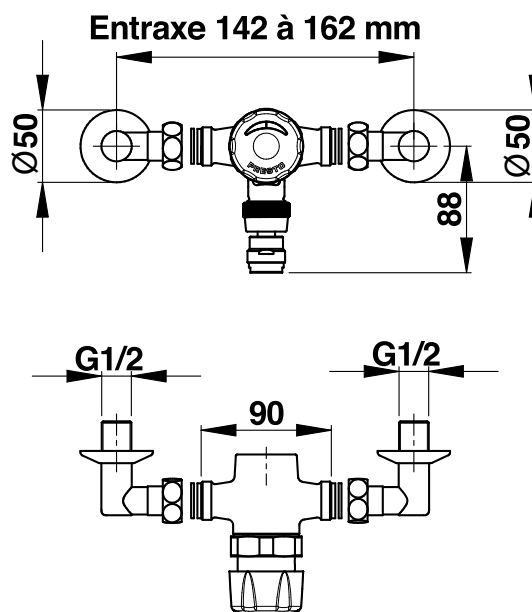

Range: PRESTO 3500

Ref: 35806 - Single control wall-mounted mixer tap - Directional flow straightener

> Working pressure :

- 1 to 5 bar

> Flow :

- 3 l/min with integrated flow limiter
- Anti-water-hammering design
- Vandal-proof directional flow straightener

> Flow time :

- 15 seconds (± 5 sec.)

> Material and colour finish :

- Black push-button

> Hydraulic supply :

- With adjustable angled connectors F 3/4" (20x27) x M 1/2" (15x21)
- NF Check valves

> Thermal resistance :

- Resistant to a temperature of 75°C for 30-minute-thermal-shocks

> Security :

- Adjustable tamper-proof temperature limiter to prevent scalding

> Delivered with :

- 2 Filter gaskets
- 2 Angled connectors
- 2 Rosettes
- Instruction manual