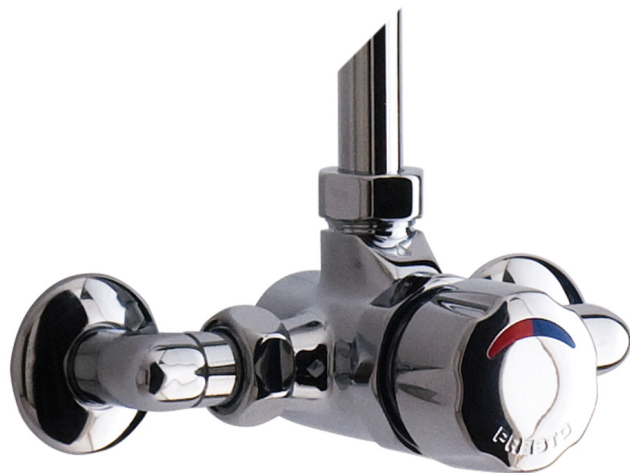

Range: Timed flow tap ware for shower

Ref: 35814 - Wall mounted PRESTO ALPA mixer tap

> Working pressure:

- 1 to 5 bar

> Flow:

- 8 l/min with integrated flow limiter
- Anti-water-hammering design

> Flow time:

- 30 seconds (- 10 / + 5 seconds)

> Hydraulic supply:

- Angled connectors F 3/4" (20x27) x M 1/2" (15x21)
- On ALPA NF/ IB mixer with NF non return valves

> Material and colour finish:

- Chrome-plated knob

> Thermal resistance:

- Resistant to a temperature of 75°C for 30-minute-thermal-shocks

> Security:

- Adjustable tamper-proof temperature limiter to prevent scalding

> Delivered with:

- 2 Filter gaskets
- 3 Union nuts 3/4" (20x27)
- 2 angled connectors M 3/4" - F 1/2"