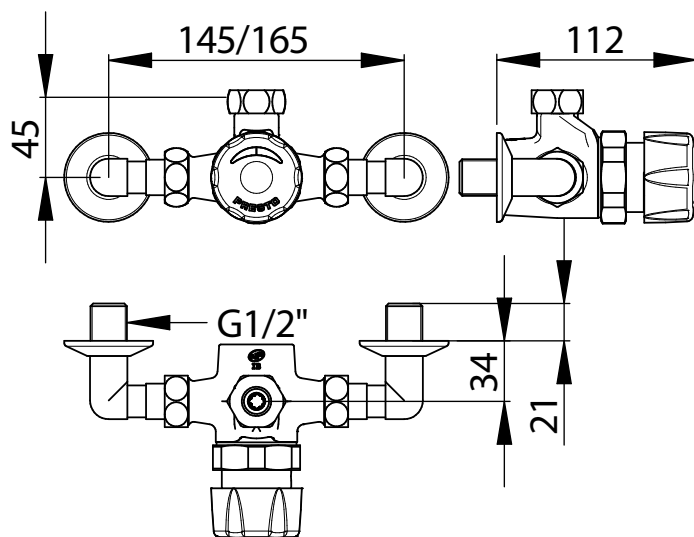

Range: Timed flow tap ware for shower

Ref: 35814 - Wall mounted PRESTO ALPA mixer tap

> Working pressure:

- 1 to 5 bar

> Flow:

- 8 l/min with integrated flow limiter
- Anti-water-hammering design

> Flow time:

- 30 seconds (- 10 / + 5 seconds)

> Hydraulic supply:

- Angled connectors F 3/4" (20x27) x M 1/2" (15x21)
- On ALPA NF/ IB mixer with NF non return valves

> Material and colour finish:

- Chrome-plated knob

> Thermal resistance:

- Resistant to a temperature of 75°C for 30-minute-thermal-shocks

> Security:

- Adjustable tamper-proof temperature limiter to prevent scalding

> Delivered with:

- 2 Filter gaskets
- 3 Union nuts 3/4" (20x27)
- 2 angled connectors M 3/4" - F 1/2"