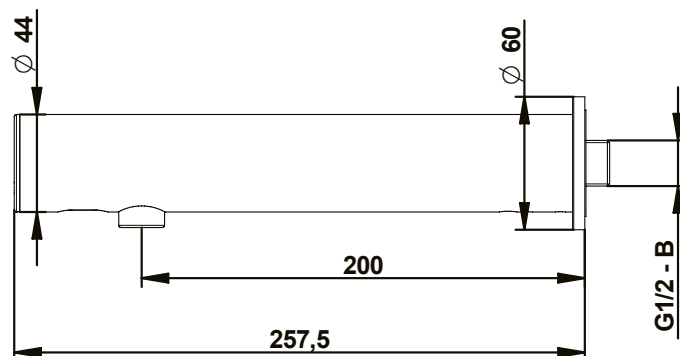

Range: PRESTO LINEA

Ref: 57102 - Wall-mounted single sensor tap, all-integrated, battery, 1,9l/min

> Working pressure :

- 1 to 5 bar

> Function:

- Sensor trigger suitable for elderly, children and disabled people

> Flow :

- 1,9 l/min with integrated flow regulator
- High quality anti-limescale aerator

> Hydraulic supply :

- G 1/2" (15x21) - Cold or premixed water
- Integrated stop valve

> Power supply :

- Integrated 6V CR123 lithium battery

> Material and colour finish :

- Chrome-plated brass body with smooth inside body
- Chrome-plated molded metal cover

> Thermal resistance :

- Resistant to a temperature of 75°C for 30-minute-thermal-shocks

> Installation

- Recommended installation height : 30 cm above the bottom of the washbasin

> Delivered with

- 1 wall rose
- 1 Filter gasket
- 1 Self-adhesive sticker
- 1 Instruction manual

> Standards & approvals :