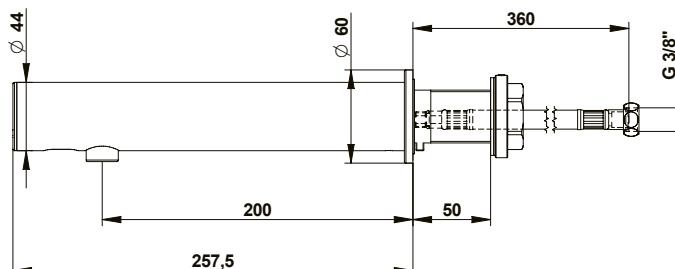

Range: PRESTO LINEA

Ref: 57114 - Wall-mounted single sensor tap, cross-partition, Battery, 3l/min

> Working pressure :

- 1 to 5 bar

> Function:

- Sensor trigger suitable for elderly, children and disabled people

> Flow :

- 3 l/min with integrated flow regulator
- High quality anti-limescale aerator

> Hydraulic supply :

- G 3/8" (12x17) hoses

> Power supply :

- Integrated 6V CR123 lithium battery

> Material and colour finish :

- Chrome-plated brass body with smooth inside body
- Chrome-plated molded metal cover

> Thermal resistance :

- Resistant to a temperature of 75°C for 30-minute-thermal-shocks

> Security :

- Anti-overflow security time set to 30 seconds preventing the water to flow continuously
- Automatic shutdown of solenoid valve in case of low battery or sensor damage
- Duty flush 30 sec every 24h after last use (adjustable flow time and frequency)
- Low battery alert (blinking led light)

> Installation

- Recommended installation height : 30 cm above the bottom of the washbasin

> Delivered with:

- 1 Brass clamping nut, 1 Gasket and 1 Washer
- 1 Wall rose
- 1 PEX Hoses with revolving nut and filter gasket
- 1 M M G 3/8" (12x17) Stop valve
- 1 Self-adhesive sticker
- 1 Instruction manual