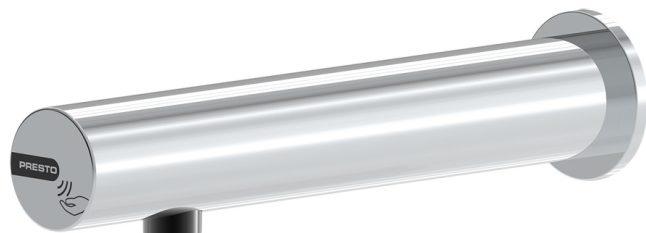

Range: PRESTO LINEA

Ref: 57114 - Wall-mounted single sensor tap, cross-partition, Battery, 3l/min

> Working pressure :

- 1 to 5 bar

> Function:

- Sensor trigger suitable for elderly, children and disabled people

> Flow :

- 3 l/min with integrated flow regulator
- High quality anti-limescale aerator

> Hydraulic supply :

- G 3/8" (12x17) hoses

> Power supply :

- Integrated 6V CR123 lithium battery

> Material and colour finish :

- Chrome-plated brass body with smooth inside body
- Chrome-plated molded metal cover

> Thermal resistance :

- Resistant to a temperature of 75°C for 30-minute-thermal-shocks

> Security :

- Anti-overflow security time set to 30 seconds preventing the water to flow continuously
- Automatic shutdown of solenoid valve in case of low battery or sensor damage
- Duty flush 30 sec every 24h after last use (adjustable flow time and frequency)
- Low battery alert (blinking led light)

> Installation

- Recommended installation height : 30 cm above the bottom of the washbasin

> Delivered with:

- 1 Brass clamping nut, 1 Gasket and 1 Washer
- 1 Wall rose
- 1 PEX Hoses with revolving nut and filter gasket
- 1 M M G 3/8" (12x17) Stop valve
- 1 Self-adhesive sticker
- 1 Instruction manual