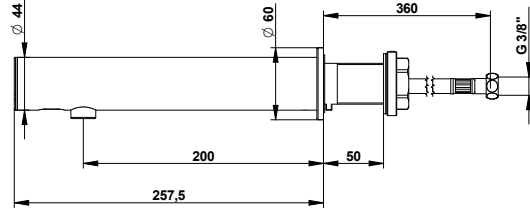

Range: PRESTO LINEA

Ref: 57116 - Wall-mounted single sensor tap, cross-partition, Mains 12-24V, 1,9l/min without stop valve

> Working pressure :

- 1 to 5 bar

> Function:

- Sensor trigger suitable for elderly, children and disabled people

> Flow :

- 1,9 l/min with integrated flow regulator
- High quality anti-limescale aerator

> Hydraulic supply :

- G 3/8" (12x17) hoses

> Power supply :

- Low voltage power supply (12-24V AC/DC) in IP65 waterproof external case (transformer 230V AC / 12-24V AC/DC unit not provided)
- Compatible with transformer 230 V AC / 12 V AC : Réf. 90464 / 90711/ 90610 / 90685 / 90704 / 90686

> Material and colour finish :

- Chrome-plated brass body with smooth inside body
- Chrome-plated molded metal cover

> Thermal resistance :

- Resistant to a temperature of 75°C for 30-minute-thermal-shocks

> Installation

- Recommended installation height : 30 cm above the bottom of the washbasin

> Delivered with:

- 1 Brass clamping nut, 1 Gasket and 1 Washer
- 1 Wall rose
- 1 PEX Hoses with revolving nut and filter gasket
- 1 Self-adhesive sticker
- 1 extension cord 1m for power supply
- 1 Instruction manual