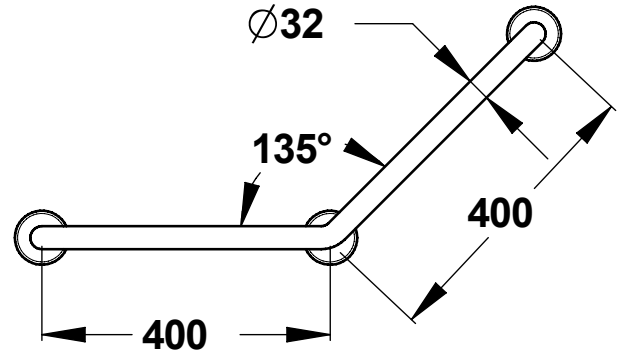

Range: Grab bars and support rail

Ref: 60324 - 135° Angled rail - Diameter 32mm

> Dimensions:

- Diameter: 32 mm
- Length: 400 x 400 mm

> Material and finish color:

- 304 stainless steel tube
- welded 304 stainless steel mounting plate
- Satin polished finish

> Delivered with:

- 304 stainless steel clip-on rosettes for concealing fixing screws

> Standards / Approvals:

- 200-hour neutral salt spray resistant (NSS) in accordance with ISO 9227