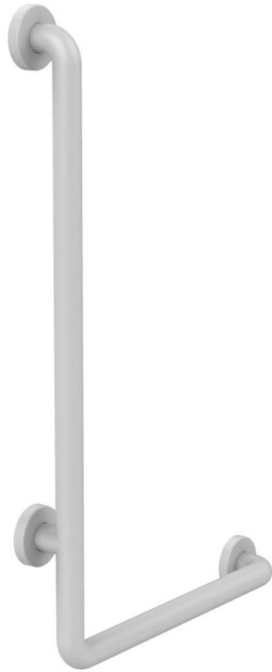

Range: Grab bars and support rail

Ref: 60761 - 90° Angled rail - Diameter 34 mm

> Dimensions:

- Diameter: 34 mm
- Length: 450 x 750 mm

> Material and finish color:

- Aluminium structure
- ABS with antibacterial additive
- White finish, left side-model
- 304 L stainless steel turntables and fasteners

> Delivered with:

- ABS rosettes to conceal the fixing screws
- Fixing screws for concrete wall

> Standards / Approvals:

- Resistance to neutral salt spray (NSS): 200 h according to NF ISO 9227