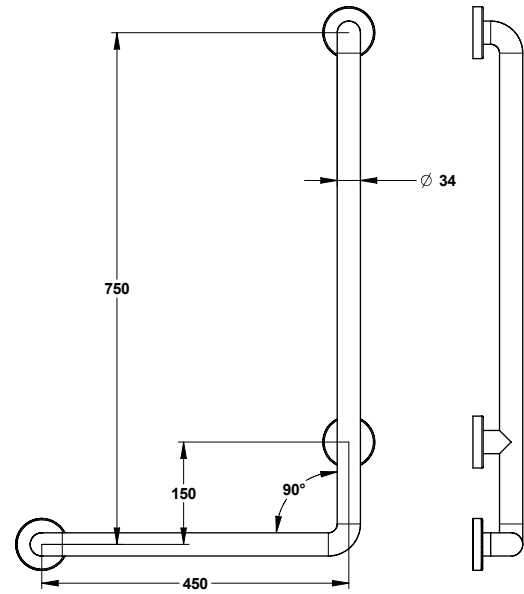

Range: Grab bars and support rail

Ref: 60761 - 90° Angled rail - Diameter 34 mm

> Dimensions:

- Diameter: 34 mm
- Length: 450 x 750 mm

> Material and finish color:

- Aluminium structure
- ABS with antibacterial additive
- White finish, left side-model
- 304 L stainless steel turntables and fasteners

> Delivered with:

- ABS rosettes to conceal the fixing screws
- Fixing screws for concrete wall

> Standards / Approvals:

- Resistance to neutral salt spray (NSS): 200 h according to NF ISO 9227