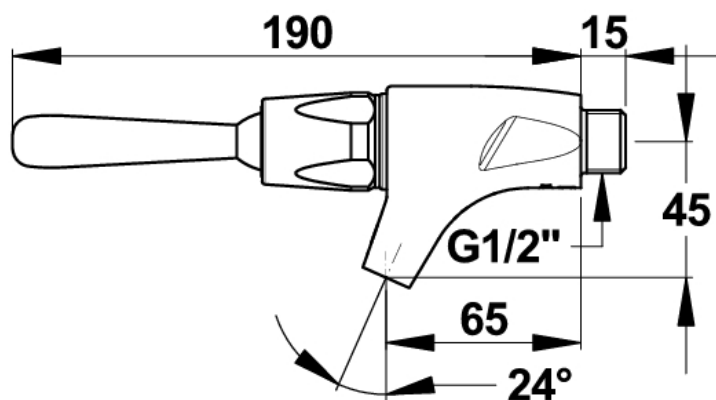

Range : Single wall-mounted tap

Ref : 63910 - PRESTO 704

> Working pressure :

- 1 to 5 bar

> Flow :

- 3 l/min at 3 bar - 4-position flow adjustment device
- Anti-water-hammering design

> Flow time :

- 15 seconds (\pm 5 sec.)

> Operation :

- Simple press on the lever to activate the water flow

> Hydraulic supply :

- M G 1/2" (15x21) - Cold or premixed water

> Thermal resistance :

- Resistant to a temperature of 75°C for 30 minute thermal shock

> Security :

- Non-removable, wear-proof red or blue marker

> Delivered with :

- 2 coloured marker (Red and blue)
- Instruction manual

> Standards & approvals :

- Acoustic class II
- Brass body in accordance with EN 1982, EN 12164, EN 12165
- Molded chrome-plated body in accordance with EN 12540
- 200-hour neutral salt spray resistant (NSS) in accordance with ISO 9227