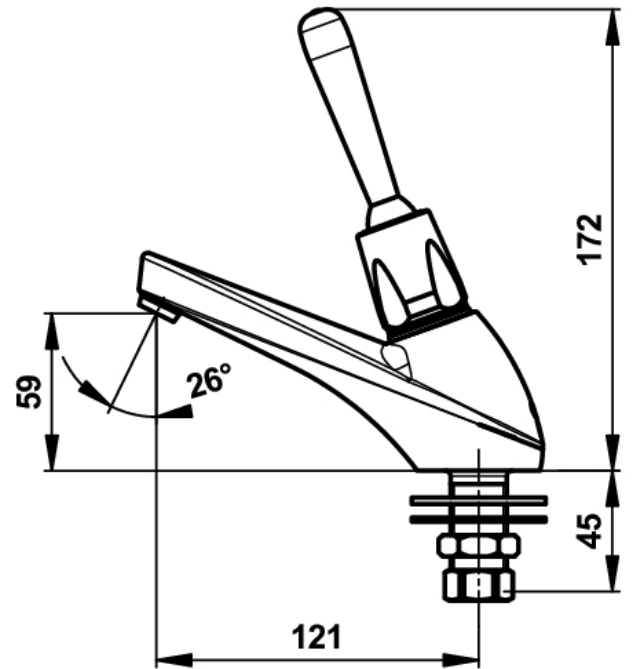

Range : Single deck-mounted tap

Ref : 64652 - PRESTO 705

> Working pressure :

- 1 to 5 bar

> Flow :

- 3 l/min at 3 bar - 4-position flow adjustment device
- Anti-water-hammering design

> Flow time :

- 15 seconds (± 5 sec.)

> Operation:

- Simple press on the lever to activate the water flow

> Hydraulic supply :

- M G 1/2" (15x21) - Cold or premixed water

> Thermal resistance :

- Resistant to a temperature of 75°C for 30 minute thermal shock

> Security :

- Non-removable, wear-proof red or blue marker

> Delivered with :

- 1 Nut for 12x14 tube
- 1 Filter gasket
- 1 Stainless steel plain washer
- 1 Brass clamping nut
- 1 Nitrile plain washer
- 2 Non-removable, wear-proof coloured marker
- Instruction manual

> Standards & approvals :

- Acoustic class II
- Brass body in accordance with EN 1982, EN 12164, EN 12165
- Molded chrome-plated body in accordance with EN 12540
- 200-hour neutral salt spray resistant (NSS) in accordance with ISO 9227