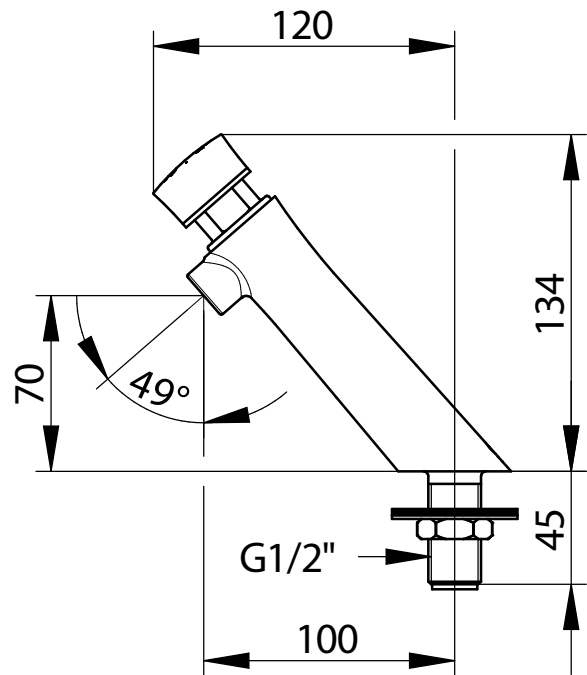

Range: Washbasin single self-closing tap
Ref: 65000 - PRESTO NEO deck-mounted tap - 15s

> Working pressure:

- 1 to 5 bar

> Flow:

- 3 l/min at 3 bars - 4-position setting
- Anti water-hammer system

> Flow time:

- 15 seconds ± 5 seconds

> Hydraulic supply:

- G 1/2" x 40 - cold water

> Thermal resistance:

- This tap can withstand a thermal shock of 75°C for 30 minutes as part of a thermal shock programme

> Safety:

- Interchangeable head and non-turnable push button to avoid premature wear
- Non-removable blue circled marker

> Delivered with:

- 1 Nut for 12x14 tube
- 1 Fibre gasket
- 1 Stainless steel plain washer
- 1 Brass clamping nut
- 1 NBR washer
- 1 Installation manual

> Standards / Approvals:

- Acoustic class II
- Chrome-plated brass body compliant with standards NF EN1982 / NF EN12164 / NF EN12165
- Nickel-Chrome surface treatment compliant with NF EN12540
- Neutral Salt Spray (NSS) resistant: 200 h according to NF ISO 9227