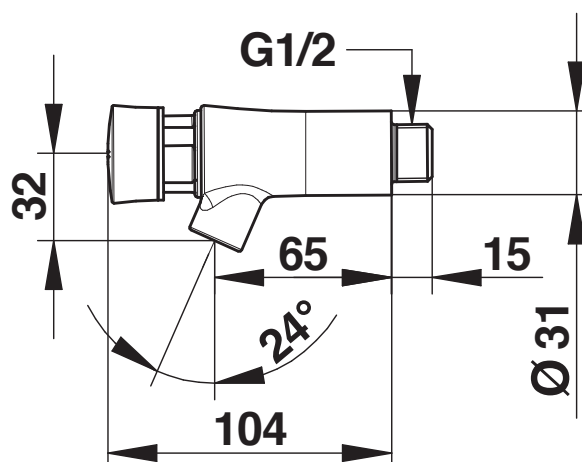

Range: Washbasin single self-closing tap
Ref: 66000 - PRESTO NEO wall-mounted tap

> Working pressure:

- 1 to 5 bar

> Flow:

- 3 l/min at 3 bars - 4-position setting
- Anti water-hammer system

> Flow time:

- 15 seconds ± 5 seconds

> Hydraulic supply:

- G 1/2" x 15 - cold water

> Thermal resistance:

- This tap can withstand a thermal shock of 75°C for 30 minutes as part of a thermal shock programme

> Dimensions:

- 65mm projection

> Safety:

- Interchangeable head and non-turnable push button to avoid premature wear
- Non-removable blue circled marker

> Delivered with:

- 1 Installation manual

> Standards / Approvals:

- Acoustic class II
- Chrome-plated brass body compliant with standards NF EN1982 / NF EN12164 / NF EN12165
- Nickel-Chrome surface treatment compliant with NF EN12540
- Neutral Salt Spray (NSS) resistant: 200 h according to NF ISO 9227