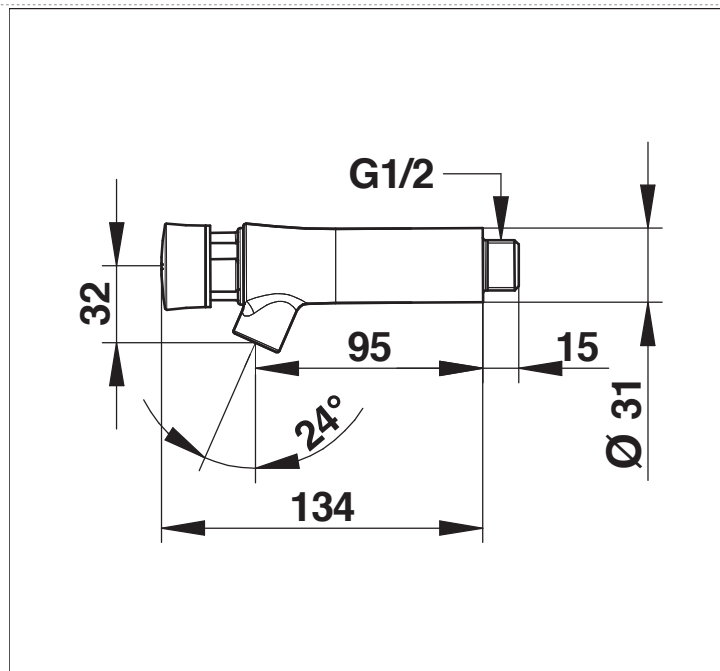

Range: Washbasin single self-closing tap
Ref: 66010 - PRESTO NEO wall-mounted tap

> Working pressure:

- 1 to 5 bar

> Flow:

- 3 l/min at 3 bars - 4-position setting
- Anti water-hammer system

> Flow time:

- 15 seconds ± 5 seconds

> Hydraulic supply:

- G 1/2" x 15 - cold water

> Thermal resistance:

- This tap can withstand a thermal shock of 75°C for 30 minutes as part of a thermal shock programme

> Dimensions:

- 95mm projection

> Safety:

- Interchangeable head and non-turnable push button to avoid premature wear
- Non-removable blue circled marker

> Delivered with:

- 1 Installation manual

> Standards / Approvals:

- Acoustic class II
- Chrome-plated brass body compliant with standards NF EN1982 / NF EN12164 / NF EN12165
- Nickel-Chrome surface treatment compliant with NF EN12540
- Neutral Salt Spray (NSS) resistant: 200 h according to NF ISO 9227