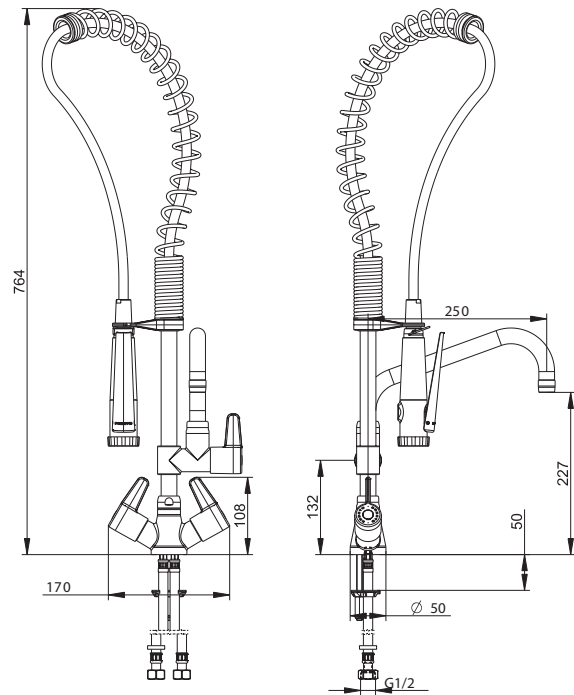

## > THE PRODUCT BENEFITS

- "Mini" format particularly suitable for small spaces: space saving
- Resistant to intensive use
- Spring flexibility
- Ergonomic hand shower with continuous flow function, and gripping surface limiting the risk of burns
- Fast filling of tanks: 26L / min at 3 bar
- Reinforced body / column interface
- Intuitive and ergonomic knobs: easy grip
- Product design
- Locking hook to avoid MSD (musculoskeletal disorder)
- PU sheath shower hose to avoid bacterial niches and facilitate cleaning
- Easy maintenance: presence of a slot under the red / blue pad allowing the passage of a screwdriver
- Ease of maintenance: availability of all spare parts
- Flow straightener to channel water and avoid lateral water splashes

## > Dimensions:

- Overall height: 764 mm

## > Model:

- Single-turn mixer with ceramic head 1/4 turn with flow rate of 26L / min at 3 bar
- 1/4 turn ceramic head tap with filling spout 250 mm projection - adjustable
- Black hand shower M 1/2 " with grip surface limiting the risk of burns
- Shower flow: 12L / Min (regulated) - User adjustable jet: concentrated or wetting - Anti-tartar spray nozzle - Locking hook for continuous flow - integrated NF check valve
- Interchangeable anti-tartar flow straightener
- Guide spring for stainless steel hose
- Adjustable shower holder on the left or right

## > Hydraulic supply:

- G 1/2 " (15x 21)