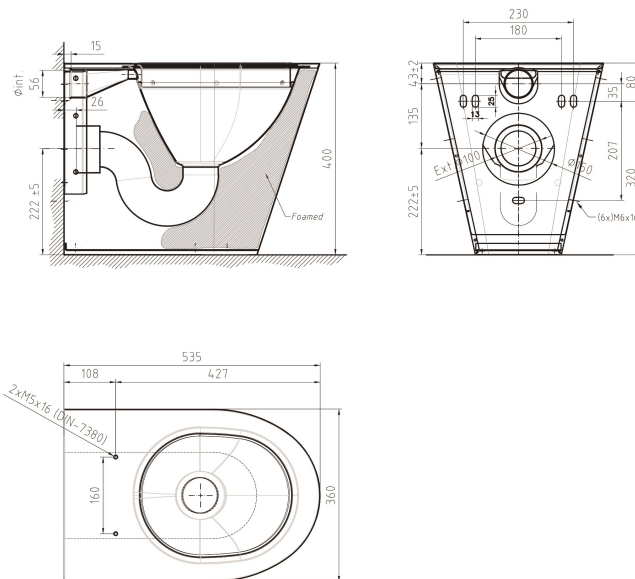

Range: Stainless Steel Sanitaryware

Ref: 71700 - Floor Standing WC Toilet Pan - Front Mounting

> Description:

- Floor Standing and Wall Hung toilet (Front mounting)
- Deep flush, no sharp edges, corners or seams.
- Flushing Capacity 6l, direct flush valve compatible
- Filled with expanded polyurethane foam for sound deadening and to prevent bumps and dents.
- Holes to attach the seat are drilled but foreseen with stainless steel covering plates

> Material:

- Stainless Steel AISI 304
- Thickness 1 - 1,5 mm
- Satin brushed finish

> Dimension :

- W 360 x D 655 x H 400 mm
- Weight 13kg

> Water connexion:

- Water inlet Ø 55mm

> Drain connexion :

- Water outler Ø100mm

> Delevery with :

- Stainless steel bracket plate
- Stainless steel vandal proof screw

> Standards & approvals

- CE certification
- Comply with NF EN 997
- Class EN 997 - CL1 - 6/4A - 6/4 C

> Hand Made in Europe