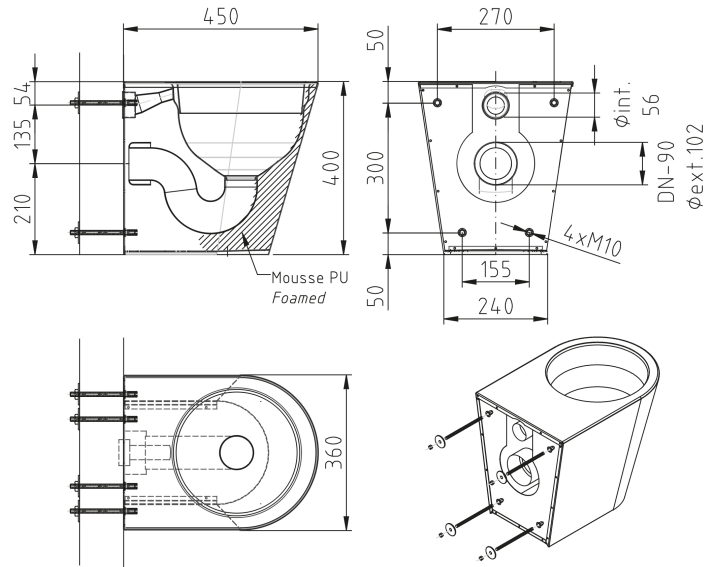

### > Description:

- Floor Standing and Wall Hung toilet, deep flush, no sharp edges, corners or seams.
- Flushing Capacity 4-6l, direct flush valve compatible
- Filled with expanded polyurethane foam for sound deadening and to prevent bumps and dents.
- ONLY FOR REAR MOUNTING (TECHNICAL CORRIDOR)

### > Material:

- Stainless Steel AISI 304 (EN 1.4301)
- Thickness 1 - 1,5 mm
- Satin brushed finish

### > Dimension :

- W 360 x D 450 x H 400 mm

### > Water connexion:

- Water inlet Ø 56mm