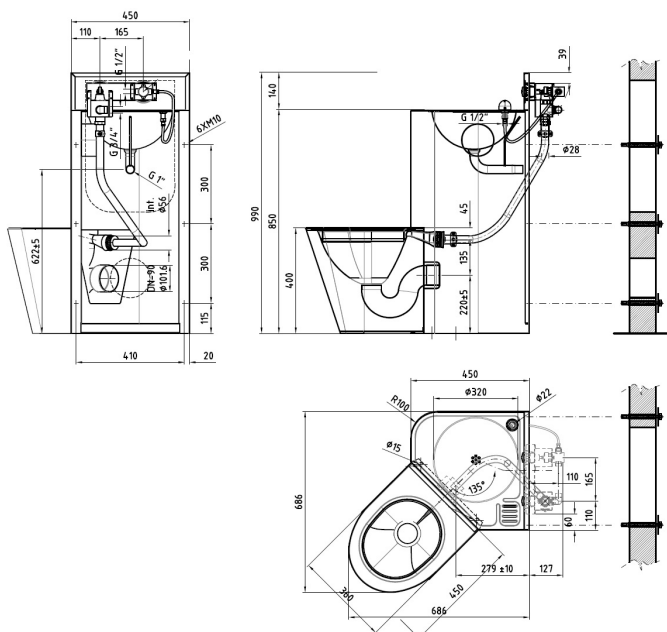

Range: Stainless Steel Sanitaryware

Ref: 71714 - Combination unit Washbasin and Right WC - Rear Installation

> Description:

- Vandal-proof combination unit equipped WC pan (right position) and Stamped wash basin Ø320 mm
- Floor standing WC pan
- Vandalproof drinking spout in stainless steel
- Security Push-button flush valve for toilet and lavatory
- Work-top and soap shapes
- Toilet paper holder
- Separate WC and basin outlet
- Hidden water trap access (rear access)
- Toilet bowl with inner diameter not allowing hand passage (object concealing prevention)

> Specially designed for prisons, police stations and detention centers

> Material:

- Stainless steel AISI 304
- 1,5 mm Thickness
- Satin brushed finish
- Filled with expanded polyurethane foam for sound deadening and to prevent bumps and dents.

> Dimension:

- Combi W 690 x D 690 x H 990 mm
- WC W 360 x D 450 x H 400mm
- Washbasin Ø320 mm

> Water connexion:

- Wash Basin: Inlet on female connection G1/2" - Outlet male G1"
- WC: Inlet on male connector G3/4" - Outlet Ø100mm

> Delevery with:

- Fixing elements: threaded rods M10 (6x) for rear installation