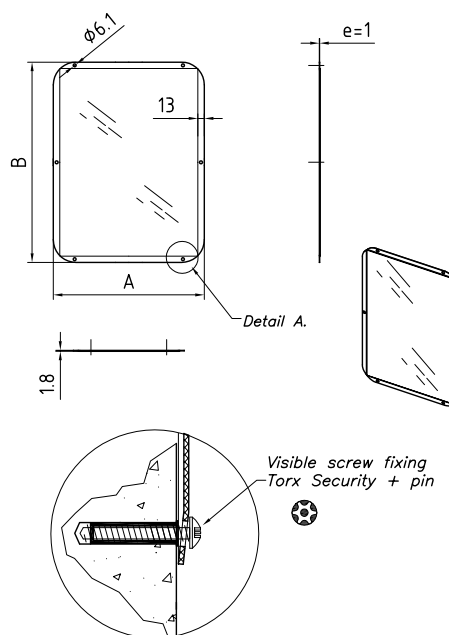

**Range:** STAINLESS STEEL SANITARYWARE  
**Ref:** 71900 - Stainless steel Mirror - 500x400mm

### > Description:

- Stainless steel mirror
- With mounting holes

### > Material:

- Stainless steel AISI 304
- 1 mm Thickness

### > Dimensions:

- H500xL400mm