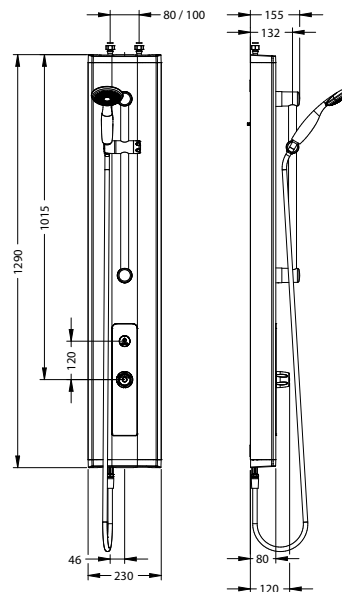

#### > Working pressure :

- 1 to 5 bar

#### > Flow rate :

- 10L/ min  $\pm$  10% at 3 Bar.
- Hand-held shower on rail with chrome plated slide

#### > Hydraulic supply :

- G 1/2" (15x21), top or rear water inlet. For rear water inlet, we recommend to add the adaptation kit under the reference 91026.
- On two solenoid valves controlled by PRESTO TOUCH® tapware, then on a thermostatic mixing tap with EN 1111 cartridge (NF check valves)

#### > Material :

- Anodised aluminium extruded section (2.5mm thickness)
- Aluminium removable valve plate, painted RAL 7005 colour
- High resistance RAL 7005 coloured ABS covers