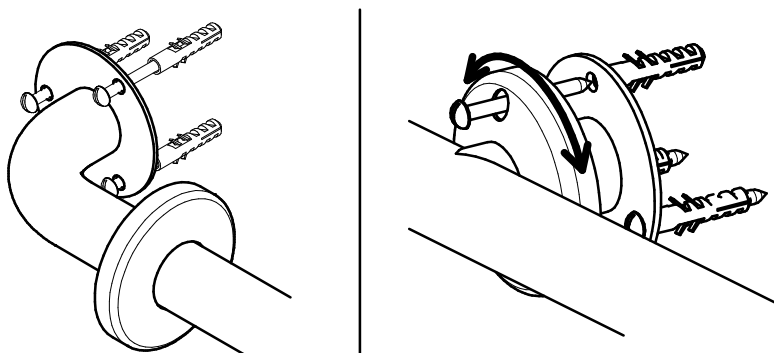

## Barres d'appui

GB IT D NL SP

8)

3) Système de fixation à adapter en fonction du support. Hauteur de pose conseillée 750mm.

1

2

3

4

### 1) **INSTALLATION INSTRUCTIONS**

2) Holding bars

3) Wall attachment system, **to be adapted in function of the support.** \* Recommended mounting height 750mm.

4) This document is not contractual; we reserve the right to modify the characteristics of our products without notice.