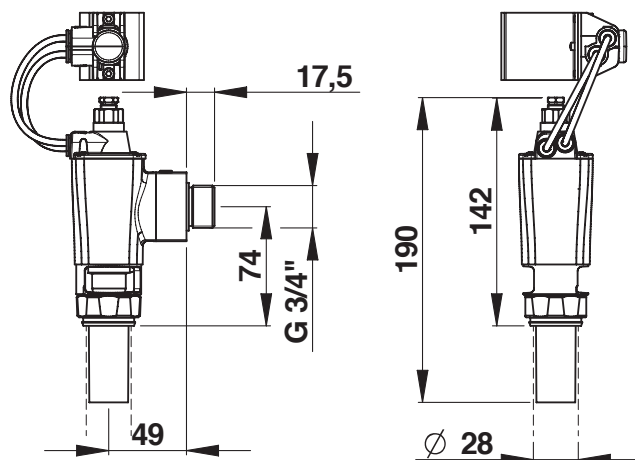

Range: Self-closing flush valves

Ref: 14220SB - PRESTO 1000 XL for service duct - valve only - Suitable for rimless toilets bowls

> Working pressure :

- 1 to 5 bar

> Volume of water delivered :

- Adjustable from 6 to 9 l
- Anti-water-hammering design
- 60l/min flow regulator

> Flow time :

- From 6 to 9 seconds

> Hydraulic supply :

- Equerre M G 3/4" (20x27)
- Outlet connection on flush pipe \varnothing 28 mm

> Material and colour finish :

- Bright brass body and stop valve

> Security :

- Suitable for rimless toilets bowls of the market, only with a PVC Presto flushing valve pipe in diameter 28 (References 47850 and 47871)
- Anti-siphonic device
- Patented anti-blocking "S" system to avoid the water to flow continuously

> Delivered with :

- 1 Ball valve
- Instruction manual

> Standards & approvals :

- Acoustic class II
- Brass body in accordance with EN 1982, EN 12164, EN 12165
- 200-hour neutral salt spray resistant (NSS) in accordance with ISO 9227