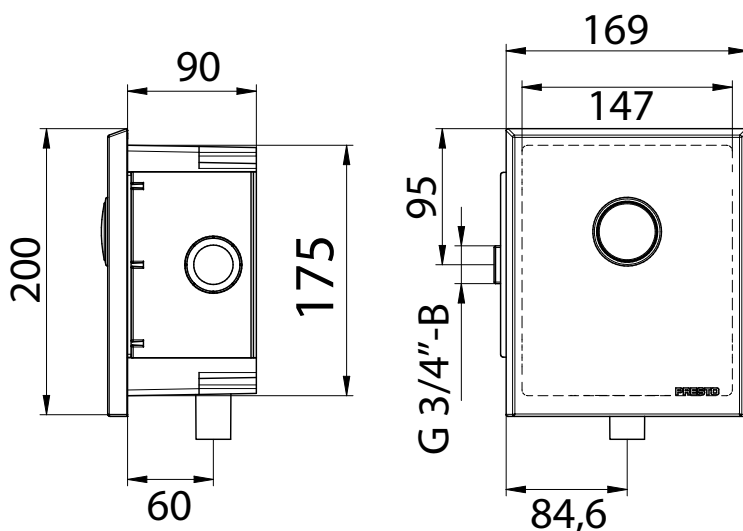

Range: Self-Closing flush valves

Ref: 14251SB - PRESTO 1000 XL E - Suitable for rimless toilets bowls

> **Working pressure :**

- 1 to 5 bar

> **Discharge volume per flush :**

- Adjustable from 6 to 9l
- Anti-water-hammering design
- 60l/min flow regulator

> **Flow time :**

- From 6 to 9 seconds

> **Hydraulic supply :**

- Right or left square M G 3/4"
- Outlet connection on flush pipe \varnothing 28 mm

> **Material and colour finish :**

- Chrome-plated brass body
- Vandal-proof front

> **Security :**

- Suitable for rimless toilets bowls of the market, only with a PVC Presto flushing valve pipe in diameter 28 (References 47850 and 47871)
- Anti-siphonic device
- Patented anti-blocking "S" system to avoid the water to flow continuously