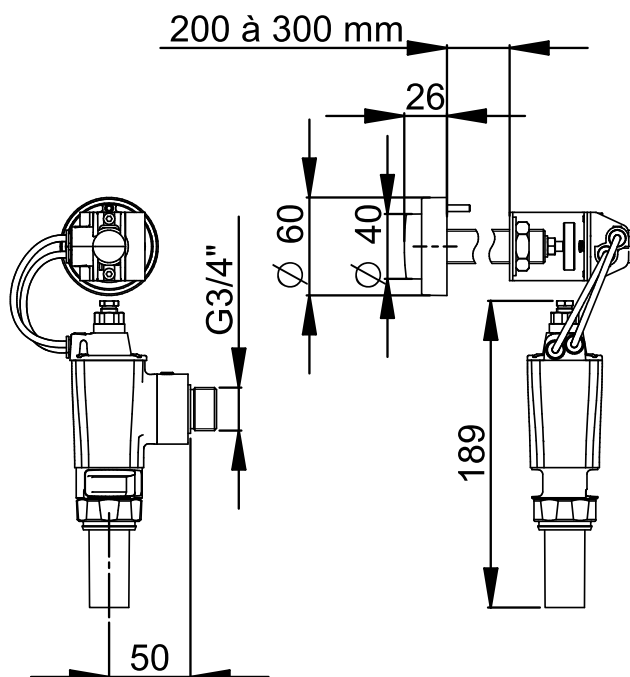

Range: Self-closing flush valves

Ref: 14266SB - Ready to install kit PRESTO 1000 XL ECO 4l for service duct - Suitable for rimless toilets bowls

> Working pressure :

- 1 to 5 bar

> Discharge volume per flush :

- 4l ±1l
- Anti-water-hammering device
- 60l/min flow regulator

> Flow time duration :

- 4 seconds ± 1 second

> Hydraulic supply :

- Square male M G 3/4" (20x27)
- Outlet connection on flush pipe Ø 28 mm

> Material and colour finish :

- Crude brass body and stop valve
- Chrome plated brass push button

> Security :

- Suitable for rimless toilets bowls of the market, only with a PVC Presto flushing valve pipe in diameter 28 (References 47850 and 47871)
- Vacuum breaker device prevents the contamination of the water network from polluted water backflow
- Patented anti-blocking "S" system preventing the tap to be blocked in open position to avoid continued water flow

> Delivered with :

- 1 Flush valve P1000XL, ECO 4L type with integrated stop-valve
- 1 Remote control for service duct 200 to 300mm with clamping nuts
- 1 PVC angled pipe
- 1 Nozzle
- 1 Instruction manual