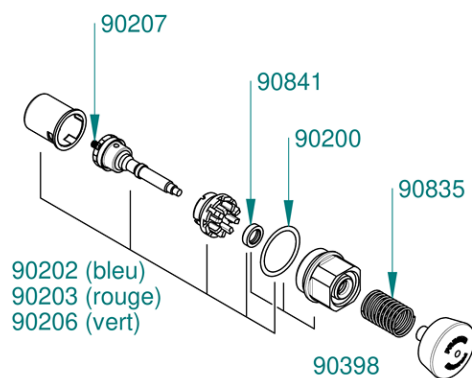

Spare parts list for the range:  
31815 - 504, 600, 605, 612, 507, 3000

**PRESTO®**

Spare parts list for the range:  
31815 - 504, 600, 605, 612, 507, 3000

**PRESTO®**

01028  
Interchangeable head  
basin 504, 600, 605,  
612, 10/20s, blue

01029  
Interchangeable head  
basin 504, 600, 605,  
612, 3000, 10/20s, red

01111  
Interchangeable head  
basin 504, 600, 605,  
612, 05/10s, blue

01124  
Interchangeable head  
basin 504, 600, 605,  
612, 3000, 05/10s, red

01027  
Interchangeable head  
for P507 washbasin tap  
and old P12 urinal, 4/8s,  
green

29840  
Straight stop valve MM  
G1/2" with filters

29860  
Straight stop valve MM  
G3/8" with filter seal

30916  
SWIVEL SPOUT WITH  
AERATOR G 1/2 "