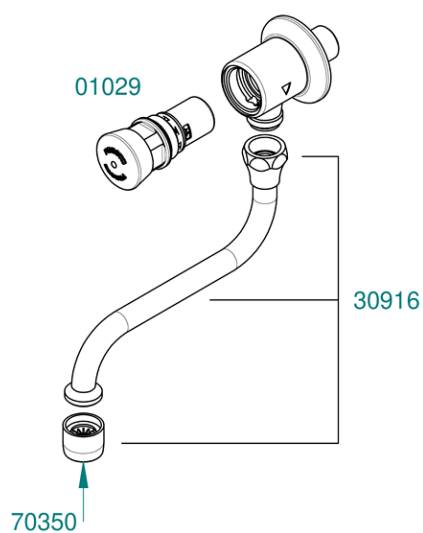

Spare parts list for the range:  
31815 - 504, 600, 605, 612, 507, 3000

**PRESTO®**

Spare parts list for the range:  
31815 - 504, 600, 605, 612, 507, 3000

**PRESTO®**

01028  
Interchangeable head  
basin 504, 600, 605,  
612, 10/20s, blue

01029  
Interchangeable head  
basin 504, 600, 605,  
612, 3000, 10/20s, red

01111  
Interchangeable head  
basin 504, 600, 605,  
612, 05/10s, blue

01124  
Interchangeable head  
basin 504, 600, 605,  
612, 3000, 05/10s, red

01027  
Interchangeable head  
for P507 washbasin tap  
and old P12 urinal, 4/8s,  
green

29840  
Straight stop valve MM  
G1/2" with filters

29860  
Straight stop valve MM  
G3/8" with filter seal

30916  
SWIVEL SPOUT WITH  
AERATOR G 1/2 "

90208  
SET OF 20 FLOW  
STRAIGHTENERS

90214  
SET OF 10 BRASS NUTS  
G 1/2 "

90215  
SET OF 10 BRASS NUTS  
G 1/2 "

90234  
Winter protection caps  
for Presto 500, 600,  
700, NEO taps (x20)

90301  
SET FOR LEVER  
HANDLE OF P 3000 /  
3000 S / 7000 : 5+5 O  
RINGS, 5 WASHERS, 5  
CIRCLIPS, 5  
PROTECTION CAP