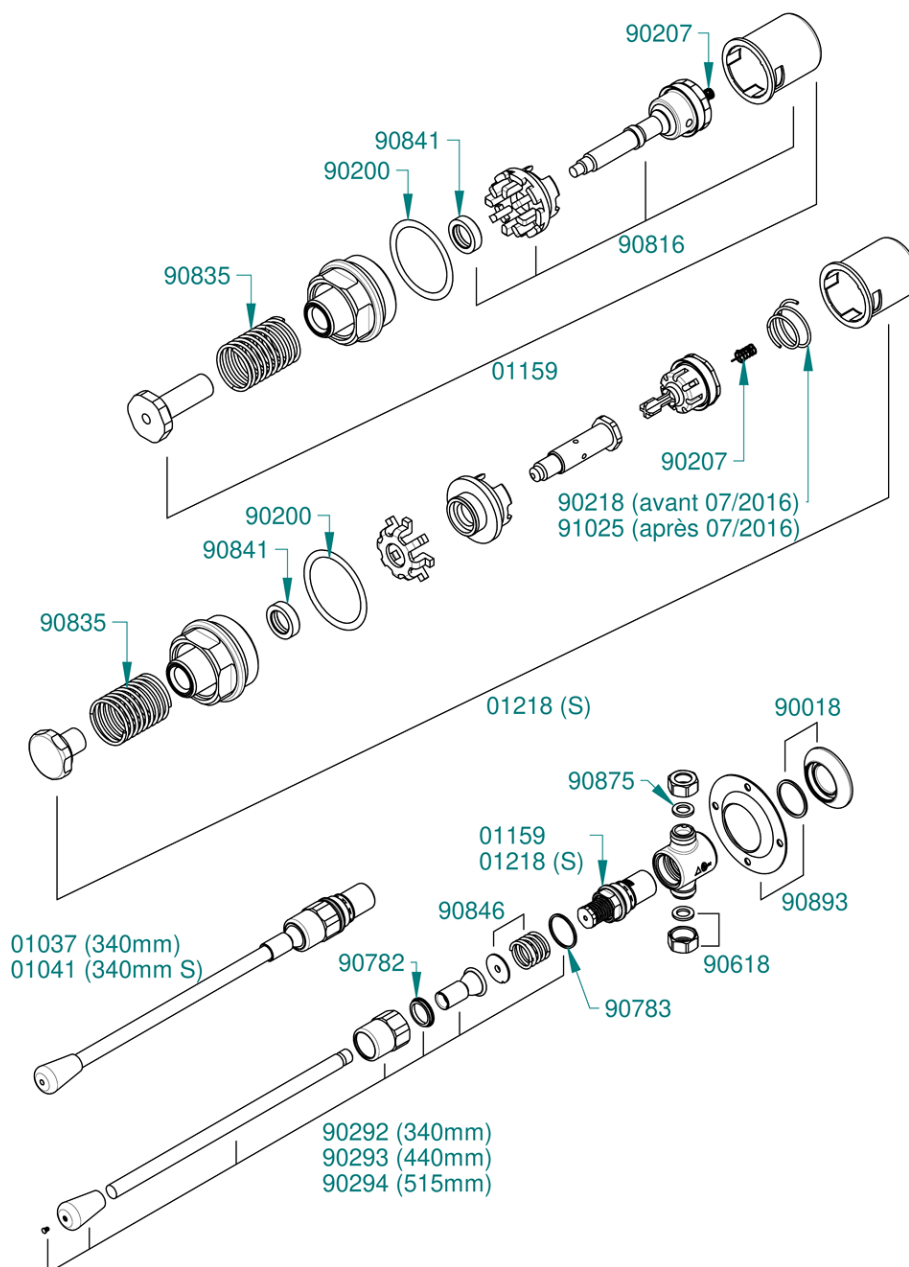

Spare parts list for the range:
31919 - 712, 712S

Spare parts list for the range:
31919 - 712, 712S

PRESTO®

01037
CARTRIDGE FOR
PRESTO 712

01041
CARTRIDGE FOR
PRESTO 712 S ANTI-
BLOCKING SYSTEM

01159
CARTRIDGE FOR 712
WITHOUT LEVEL

90018
CARTRIDGE FOR 712
WITHOUT LEVEL

90200
P600 basin head cap
seal (x20)

90207
SET OF 20 BLEED
SPRINGS

90218
SET OF 25 PISTONS
SPRINGS FOR "S"
CARTRIDGES : 5
SPRINGS, 5 DELRIN
WASHERS

90292
SET FOR PRESTO 712:
HANDLE COMPLETE -
LONG. 265 MM

90293
SET FOR PRESTO 712:
HANDLE COMPLETE -
LONG. 365 MM

90294
SET FOR PRESTO 712:
HANDLE COMPLETE -
LONG. 440 MM

90618
SET OF 1 NUT AND 1
FLAT SEAL

90782
PACK OF 10 LEVER-
HOLDER RINGS FOR
7000 704 705

90783
PACK OF VANDAL-
PROOF CAP RINGS FOR
7000 704 705

90835
Springs for P600
cartridge (x10)

90841
LIP SEAL FOR 600
CARTRIDGE

90846
5 SPRINGS AND
PLATES FOR 712

90875
25 WASHER G1/2"

90893
25 WASHER G1/2"