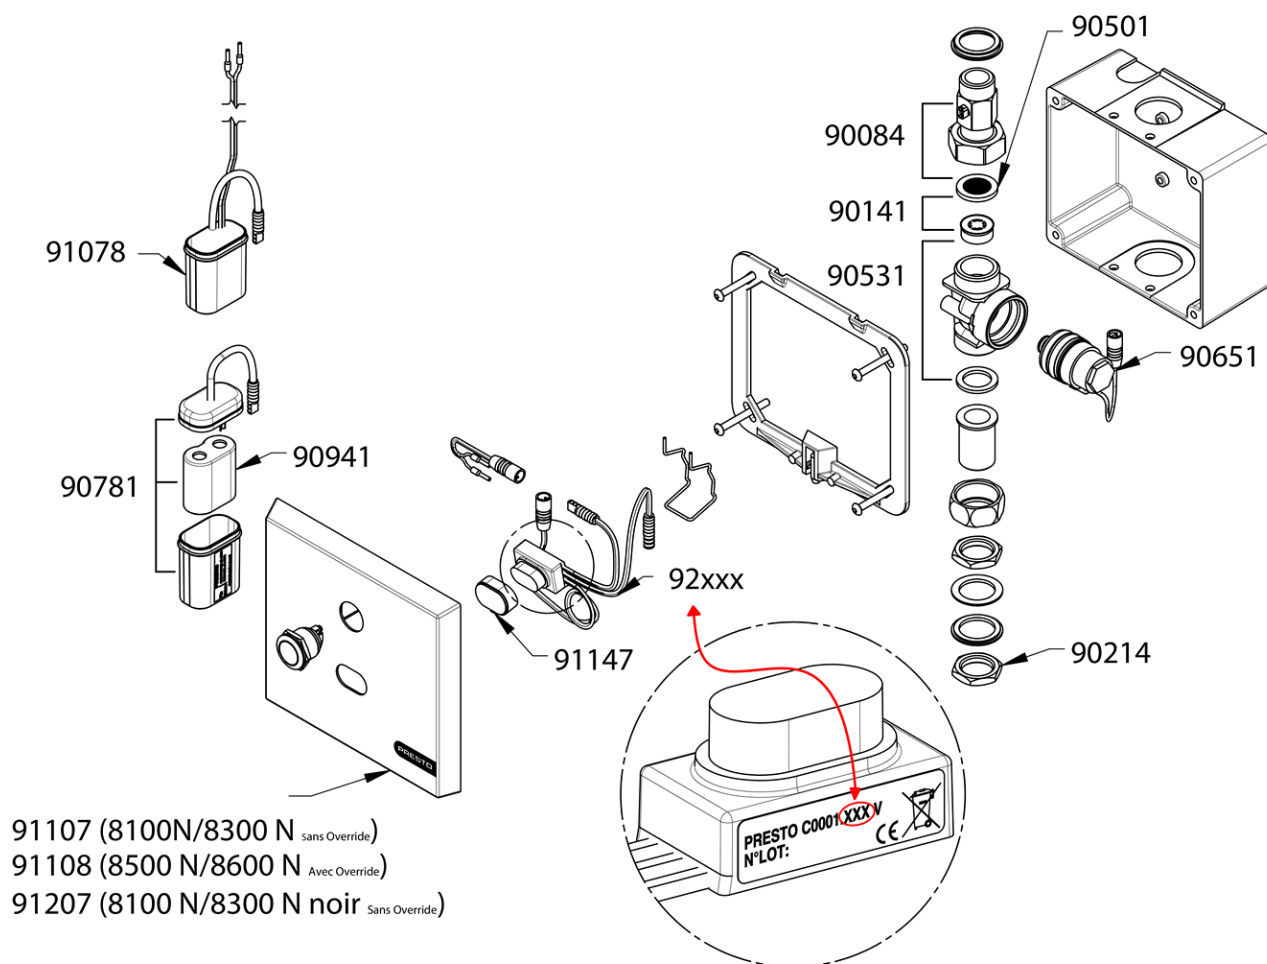

Spare parts list for the range:
55438 - SENSAO URINOIR N 8500

PRESTO®

Spare parts list for the range:
55438 - SENSAO URINOIR N 8500

PRESTO®

90084
STOP VALVE FOR DL
400 SE

90140
SET OF FLOW
REGULATOR 6 L/MIN
FOR SHOWER VALVE
DL 30 / 40 & P 50 (BY 5,
PINK)

90141
SET OF FLOW
REGULATORS 8 L/MIN
FOR SHOWER VALVES
DL 30 / 40 & P 50 (BY 5,
BLACK)

90214
SET OF 10 BRASS NUTS
G 1/2 "

90501
SET OF 20 FILTER
WASHERS FOR ALPA
MIXING VALVE AND P
5100 / 8000 / 8100

90651
SOLENOID VALVE FOR
SQUALE
5000/5500/5600/5700,
SENSAO 5200/5300/82
00/8300/8400

90781
IR CELL - BATTERY
REMOTE CASE- CABLE

90941
BATTERY 5750 / VOLTA

91078
12V AC / 7V DC AC
Mains power interface

91107
FRONT PLATE FOR
P8100-8300 N
WITHOUT OVERRIDE

91108
Front plate for urinal
Presto Sensao 8500/
8600N with button,
brushed stainless steel

91147
SET 5 LYNX CELL
ADAPTATORS FOR
URINALS

91207
Bag with black front-
plate finish only, for
Sensao 8100/8300 n

92004
LYNX CELL FOR
URINAL

92005
LYNX CELL FOR
URINAL WITH
OVERRIDE