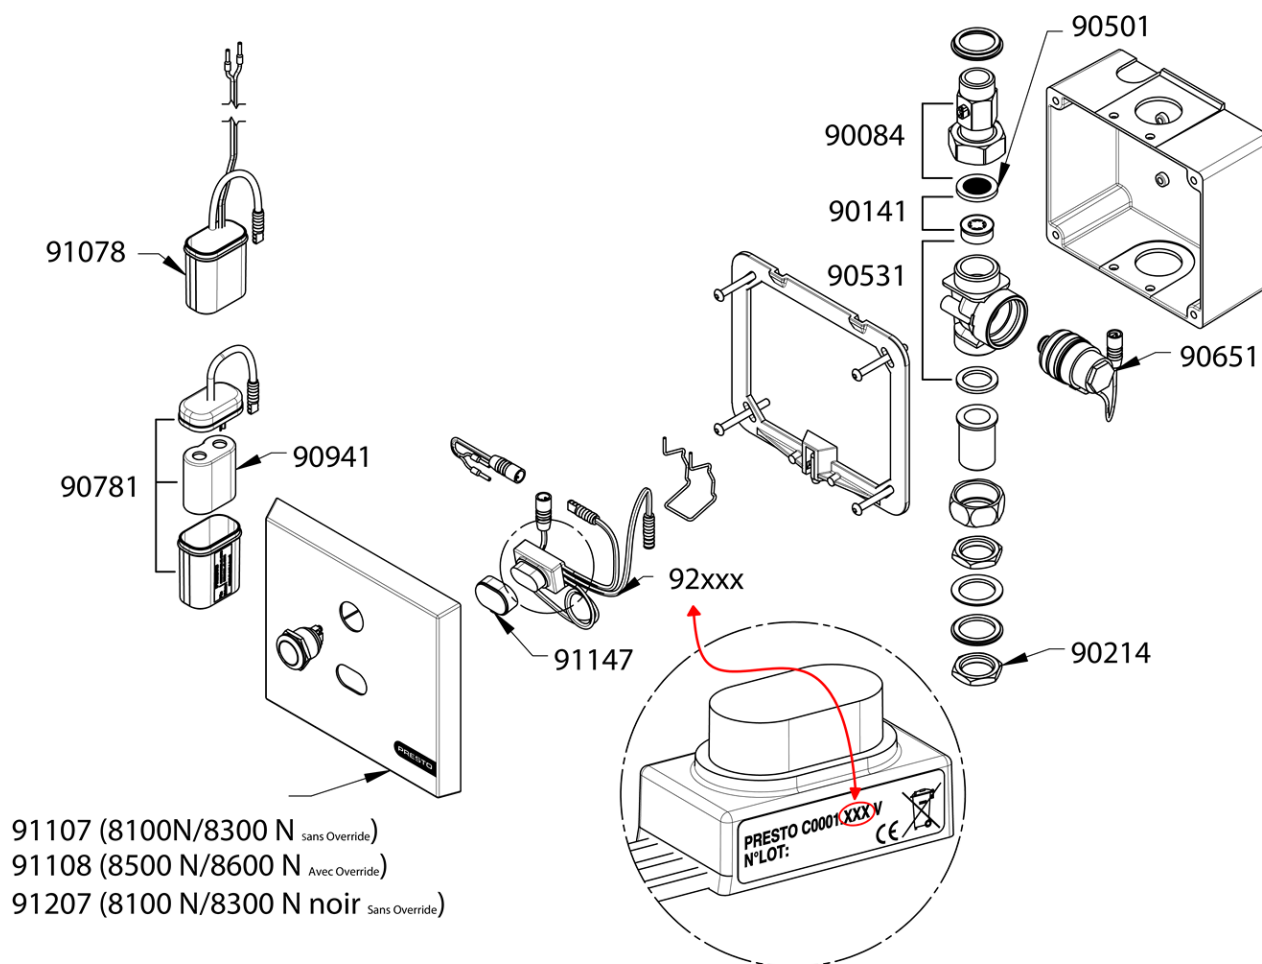

Spare parts list for the range:  
55440 - SENSÃO URINOIR N 8600

**PRESTO®**

- 91107 (8100N/8300 N Sans Override)
- 91108 (8500 N/8600 N Avec Override)
- 91207 (8100 N/8300 N noir Sans Override)

Spare parts list for the range:  
55440 - SENSÃO URINOIR N 8600

**PRESTO®**

90084  
STOP VALVE FOR DL  
400 SE

90140  
SET OF FLOW  
REGULATOR 6 L/MIN  
FOR SHOWER VALVE  
DL 30 / 40 & P 50 (BY 5,  
PINK)

90141  
SET OF FLOW  
REGULATORS 8 L/MIN  
FOR SHOWER VALVES  
DL 30 / 40 & P 50 (BY 5,  
BLACK)

90214  
SET OF 10 BRASS NUTS  
G 1/2 "

90501  
SET OF 20 FILTER  
WASHERS FOR ALPA  
MIXING VALVE AND P  
5100 / 8000 / 8100

90651  
SOLENOID VALVE FOR  
SQUALE  
5000/5500/5600/5700,  
SENSÃO 5200/5300/82  
00/8300/8400

90781  
IR CELL - BATTERY  
REMOTE CASE- CABLE

90941  
BATTERY 5750 / VOLTA

91078  
12V AC / 7V DC AC  
Mains power interface

91107  
FRONT PLATE FOR  
P8100-8300 N  
WITHOUT OVERRIDE

91108  
Front plate for urinal  
Presto Sensao 8500/  
8600N with button,  
brushed stainless steel