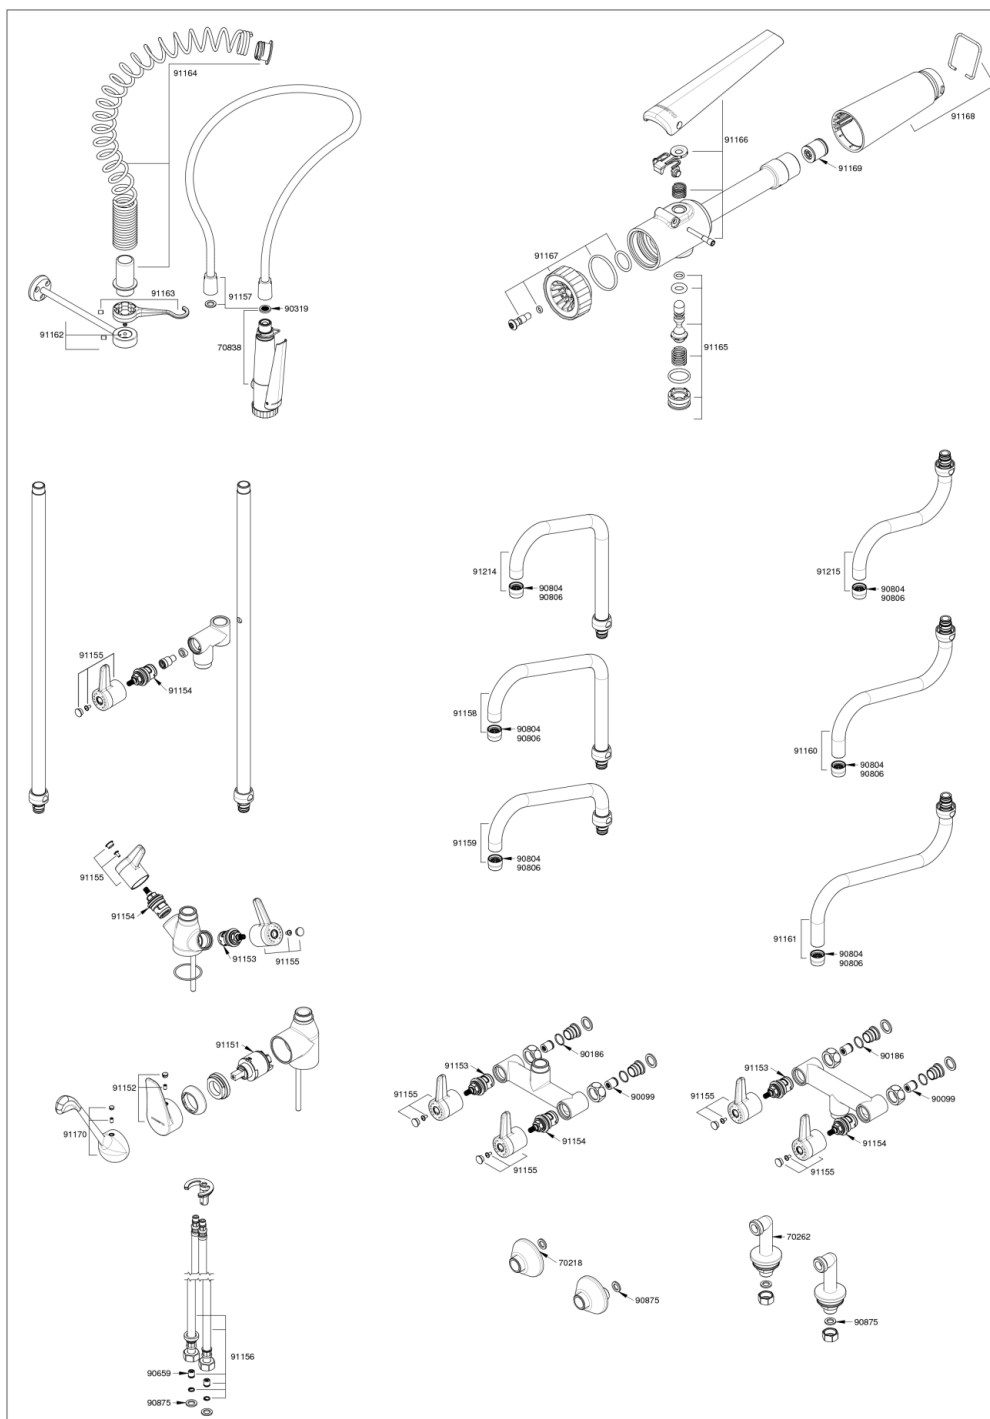

Spare parts list for the range:
70802 - PRESTOCHEF

Spare parts list for the range:
70802 - PRESTOCHEF

PRESTO®

70262
PILLARS WITH COVER
PLATE - H. 70MM-M
1/2"XM 3/4"

90099
Check valves Ø15mm
(x5)

90501
SET OF 20 FILTER
WASHERS FOR ALPA
MIXING VALVE AND P
5100 / 8000 / 8100

90659
Non-return check valve
for hose G3/8" (x2)

90804
STRAIGHTENER F22 X2

90806
STRAIGHTENER F22 X
8

90875
25 WASHER G1/2"

91151
PRESTO CHEF - 40 mm
diameter ceramic
cartridge

91152
PRESTO CHEF - full
lever

91153
PRESTO CHEF - 1/4 turn
ceramic head G3/4 (left
side)

91154
PRESTO CHEF - 1/4 turn
ceramic head G3/4
(right side)

91155
PRESTO CHEF - lever
for ceramic head

91156
PRESTO CHEF - Length
660 mm hoses G1/2 -
M10X1

91158
PRESTO CHEF - 250
mm spout (big size)

91159
PRESTO CHEF - 250
mm spout (small size)

91161
PRESTO CHEF - Length
300 mm filling spout

91170
PRESTO CHEF - elbow
control lever