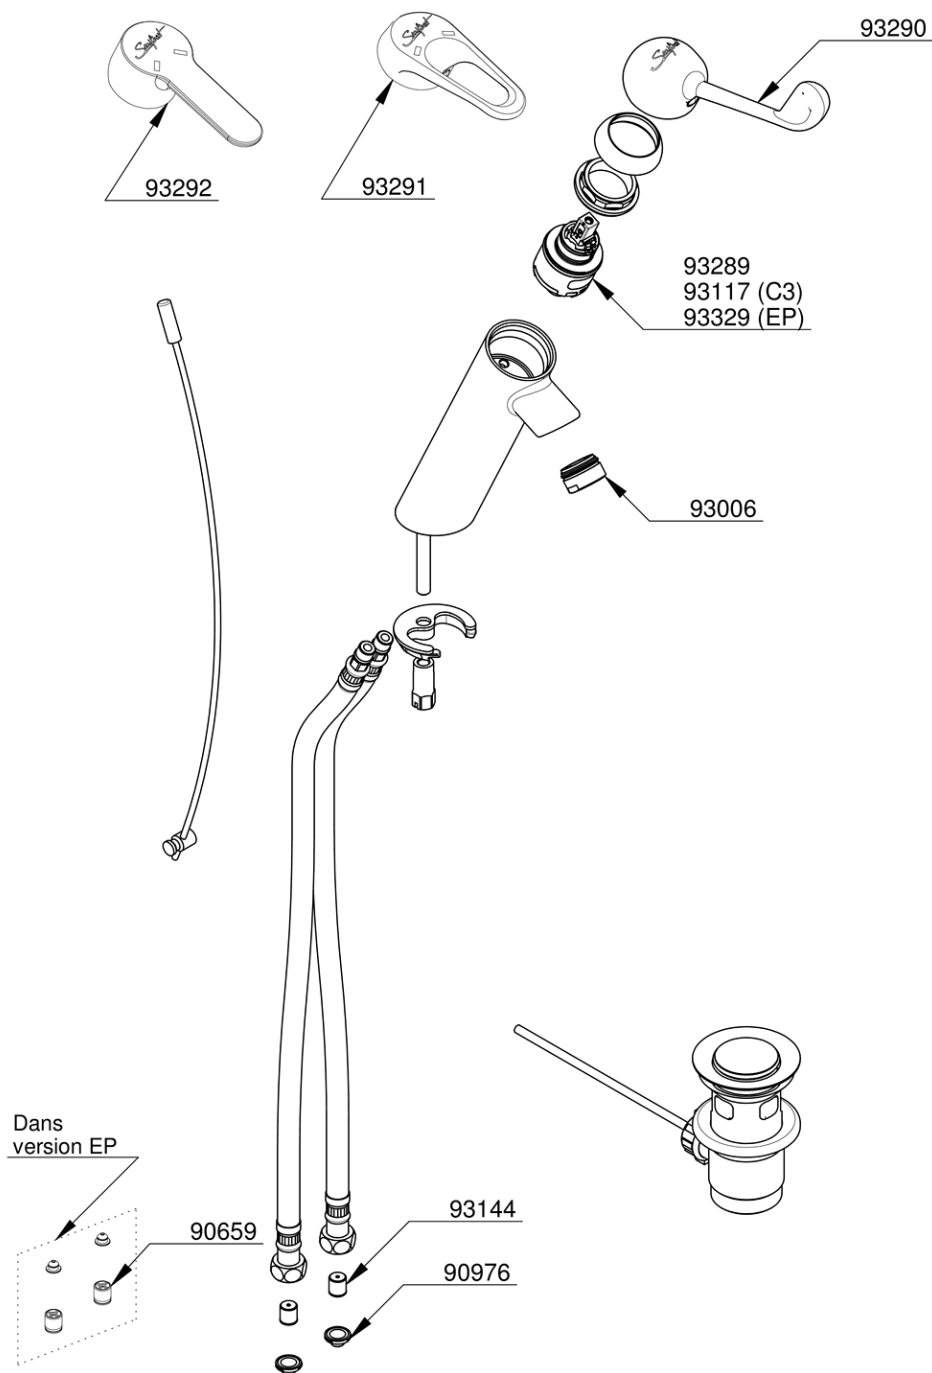

Spare parts list for the range:
75845 - MITIGEUR LAVABO HOPTIM

PRESTO®

Spare parts list for the range:
75845 - MITIGEUR LAVABO HOPTIM

PRESTO®

93006
star aerator with
chrome cage m24x1

93289
sachet cartridge ø35
mm - hoptim'

93117
ceramic cartridge c3

93329
ceramic cartridge c3

93290
openwork joystick bag -
hoptim'

93291
bag controller c. elbow -
hoptim'

93292
full controller bag -
hoptim'

93144
limiting bag flow rate
4-6l/min - set of 10

90976
Basket filter seals G3/8"
(x10)

90659
Non-return check valve
for hose G3/8" (x2)