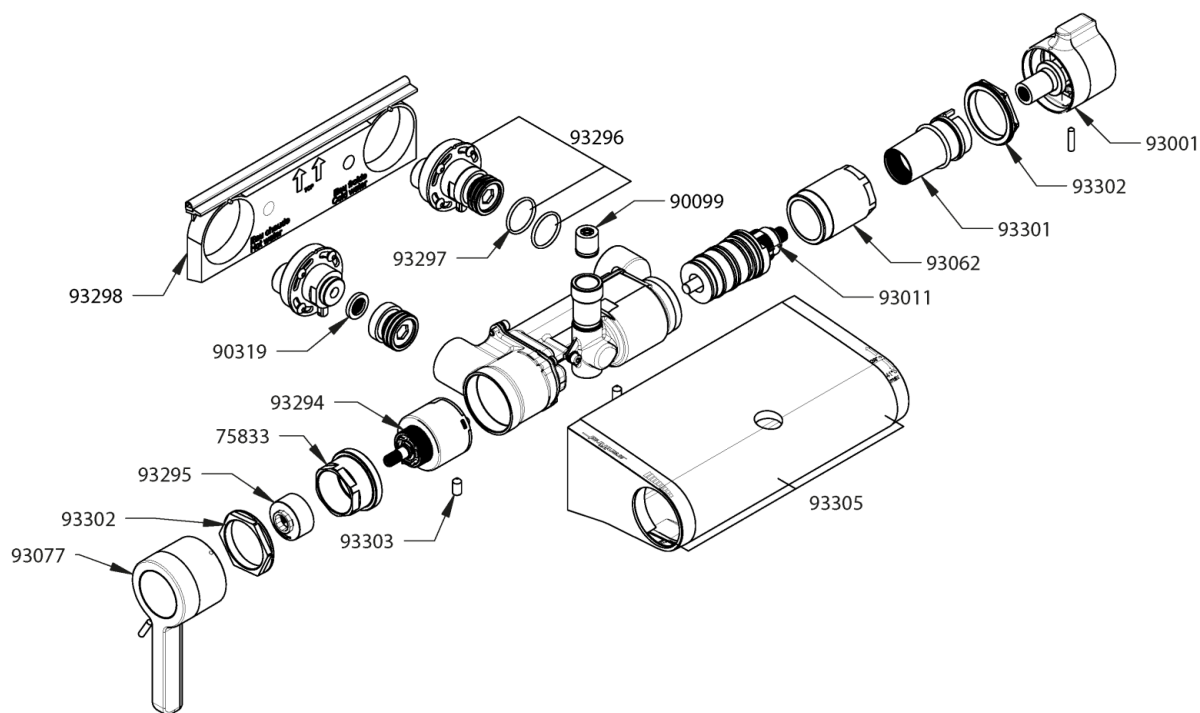

Spare parts list for the range:
75964 - MASTERMIX DOUCHE SORTIE HAUTE

PRESTO®

Spare parts list for the range:
75964 - MASTERMIX DOUCHE SORTIE HAUTE

PRESTO®

75833
MASTERMIX Wall-
mounted - 4-hole
cartridge nut (2 pces)

75901
Plaque de
compensation douche
avec plaque de
montage rénovation
coffret gris

90099
Check valves Ø15mm
(x5)

90319
SET FOR MIXING TAP P
4000 S, DL 800S: 20
FILTERS STRAINERS

93001
Temperature knob for
MasterMix wall-
mounted shower
tapware

93011
thermostatic cartridge
for mixer tap ea150

93062
thermostatic cartridge
ea 150 clamping bag
(set of 2)

93077
controller long flow
mastermix applies

93294
4-hole cartridge

93295
flow stop

93296
eccentric stop faucet
for wall mastermix

93297
stop valve O-ring

93298
shower reinforcement
plate applies mastermix

93299
shower flow flywheel
applies mastermix

93300
temperature flywheel
shower applies
mastermix

93301
shower temperature
stop applies